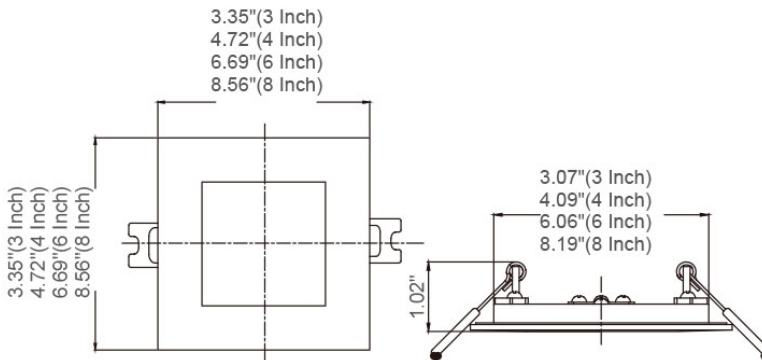

DF Round

| SERIES NUMBER | WEIGHT |
|-----------------|----------|
| DF 3R 5 G1 9FS | 0.93 lbs |
| DF 4R 7 G1 9FS | 1.03 lbs |
| DF 6R 9 G1 9FS | 1.64 lbs |
| DF 8R 15 G1 9FS | 2.1 lbs |

DF Square

| SERIES NUMBER | WEIGHT |
|------------------|--------|
| DF 4S 5 7 G1 9FS | 1 lbs |