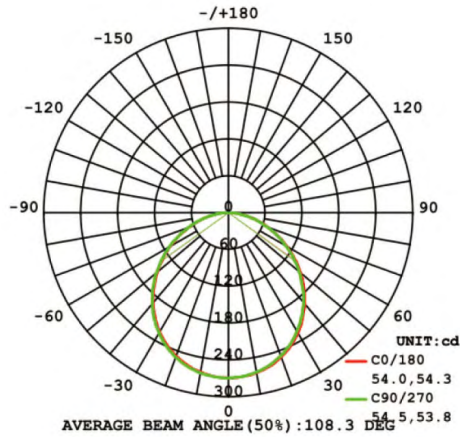

PERFORMANCE DATA

SERIES NUMBER	WATT	LUMENS	EFFICACY	REPLACEMENT
DF 3R 5 G1 9FS	8W	500	63 lm/W	50W PAR
DF 4R 7 G1 9FS	10W	650	65 lm/W	60W PAR
DF 6R 9 G1 9FS	12W	900	75 lm/W	70W PAR
DF 8R 15 G1 9FS	18W	1,500	83 lm/W	100W PAR
DF 4S 5 7 G1 9FS	10W	650	65 lm/W	60W PAR

PHOTOMETRIC DATA

DF Round