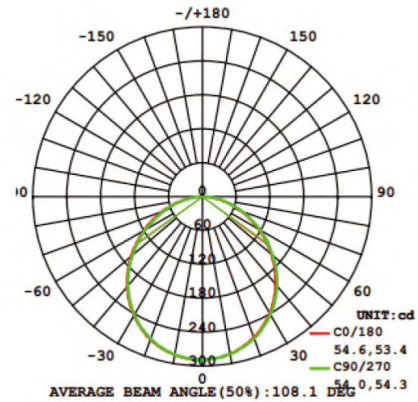

DF Square

SHIPPING INFORMATION

Product number	Individual box weight	# per carton	Carton box weight
DF 3R 5 G1 9FS	0.92 lbs	30 pcs	28.9 lbs
DF 4R 7 G1 9FS	1.04 lbs	30 pcs	32.41 lbs
DF 6R 9 G1 9FS	1.4 lbs	30 pcs	43.21 lbs
DF 8R 15 G1 9FS	2 lbs	12 pcs	25.13 lbs

DF Round

Product number	Individual box weight	# per carton	Carton box weight
DF 4S 7 G1 9FS	1.07 lbs	30 pcs	33.29 lbs

DF Square

Due to continuous product improvements, specification and/or equipment updates may change without notice.