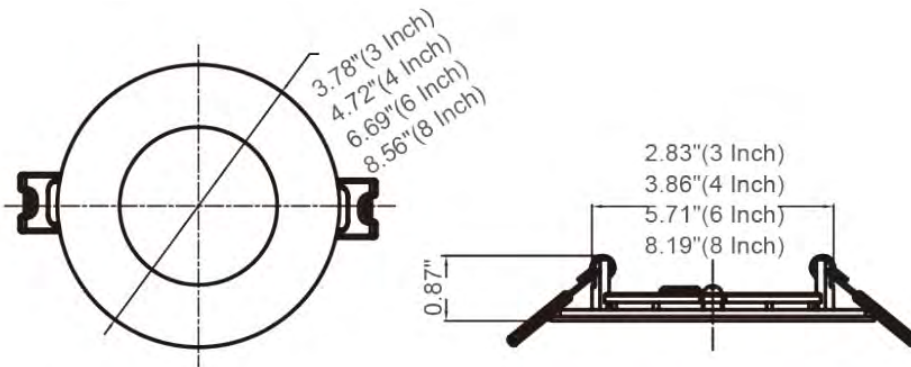

DF Round

| SERIES NUMBER | WEIGHT |
|-----------------|----------|
| DF 3R 5 G1 9FS | 0.93 lbs |
| DF 4R 7 G1 9FS | 1.03 lbs |
| DF 6R 9 G1 9FS | 1.64 lbs |
| DF 8R 15 G1 9FS | 2.1 lbs |

DF Square

| SERIES NUMBER | WEIGHT |
|------------------|--------|
| DF 4S 5 7 G1 9FS | 1 lbs |