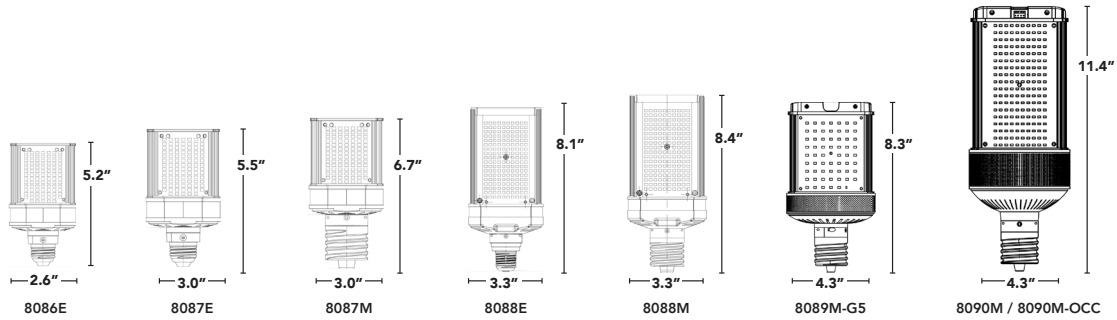

SHOE BOX & WALL PACK

PART #	UPC	REPLACES	WATTAGE	LUMENS	COLOR	BASE	DLC CODE
LED-8086E30-G4	844006047191	up to 70W HID	20W	2800	3000K	E26	N/A
LED-8086E40-G4	844006047214	up to 70W HID	20W	2800	4000K	E26	N/A
LED-8086E50-G4	844006047238	up to 70W HID	20W	2880	5000K	E26	N/A
LED-8087E30-G4	844006084257	up to 100W HID	30W	3534	3000K	E26	N/A
LED-8087E40-G4	844006084264	up to 100W HID	30W	4260	4000K	E26	N/A
LED-8087E50-G4	844006084288	up to 100W HID	30W	4255	5000K	E26	N/A
LED-8087M30-G4	844006084301	up to 100W HID	30W	3534	3000K	EX39	N/A
LED-8087M40-G4	844006084318	up to 100W HID	30W	4260	4000K	EX39	PDOT0PWM
LED-8087M50-G4	844006084332	up to 100W HID	30W	4255	5000K	EX39	PVFMGJKF
LED-8088E30-G4	844006083380	up to 175W HID	50W	6915	3000K	E26	N/A
LED-8088E40-G4	844006083403	up to 175W HID	50W	6460	4000K	E26	N/A
LED-8088E50-G4	844006083427	up to 175W HID	50W	7250	5000K	E26	N/A
LED-8088M30-G4	844006083434	up to 175W HID	50W	6915	3000K	EX39	PQUKT9XB
LED-8088M40-G4	844006083458	up to 175W HID	50W	6460	4000K	EX39	P49GKR40
LED-8088M50-G4	844006083472	up to 175W HID	50W	7250	5000K	EX39	PGIUKDDZ
LED-8089M30-G5	844006047030	up to 250W HID	80W	10670	3000K	EX39	N/A
LED-8089M40-G5	844006047054	up to 250W HID	80W	10760	4000K	EX39	PNHMQG8W
LED-8089M50-G5	844006047078	up to 250W HID	80W	10850	5000K	EX39	PS8LZWFD
LED-8089M30D-G5	844006077426	up to 250W HID	80W	10670	3000K	EX39	S-QLV506
LED-8089M40D-G5	844006077440	up to 250W HID	80W	10760	4000K	EX39	S-85HEUL
LED-8089M50D-G5	844006077464	up to 250W HID	80W	10850	5000K	EX39	S-ZXV3TR
LED-8090M30-G4	844006083533	up to 400W HID	110W	15745	3000K	EX39	P4AIACGH
LED-8090M40-G4	844006083557	up to 400W HID	110W	15430	4000K	EX39	P2TFMJ5G
LED-8090M50-G4	844006083571	up to 400W HID	110W	14570	5000K	EX39	PDLI2RJC
LED-8090M40-G4-T3	844006083892	up to 400W HID	110W	12630	4000K	EX39	PSPXBHZ5
LED-8090M40-G4-T4	844006083908	up to 400W HID	110W	12165	4000K	EX39	PA18YDOM
LED-8090M50-G4-T3	844006083915	up to 400W HID	110W	12840	5000K	EX39	PZF9RH41
LED-8090M50-G4-T4	844006083922	up to 400W HID	110W	12780	5000K	EX39	PDO0ZLSD
LED-8090M30-G4-OCC	844006051099	up to 400W HID	110W	15745	3000K	EX39	PBRCQBOX
LED-8090M40-G4-OCC	844006047092	up to 400W HID	110W	15430	4000K	EX39	PGR3PSL4
LED-8090M50-G4-OCC	844006047108	up to 400W HID	110W	14570	5000K	EX39	PHW4B08P
LED-8090M30-G4-HV	844006055455	up to 400W HID	110W	14620	3000K	EX39	N/A
LED-8090M40-G4-HV	844006055462	up to 400W HID	110W	15180	4000K	EX39	PRUB9Q89