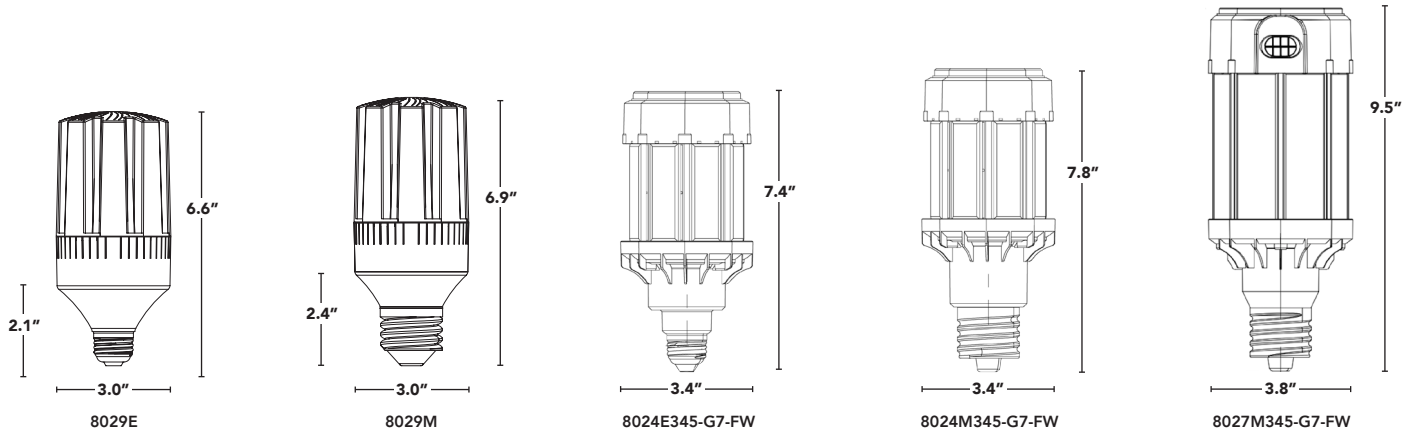

06.13.23 Information is subject to change without notice.

SUPERFLEX BOLLARD/POST TOPS

PART #	UPC	REPLACES	WATTAGE	LUMENS	FLEXCOLOR	BASE	DLC CODES
LED-8029E345-A-FW	84400606067	70W-100W-150W	12W-18W-24W	1550-3360	3000K/4000K/5000K	E26	N/A
LED-8029M345-A-FW	84400606068	70W-100W-150W	12W-18W-24W	1550-3360	3000K/4000K/5000K	EX39	PVPFGTKS
LED-8024E345-G7-FW	844006060718	175W-250W-320W	35W-45W-60W	5140-8870	3000K/4000K/5000K	E26	N/A
LED-8024M345-G7-FW	844006060725	175W-250W-320W	35W-45W-60W	5140-8870	3000K/4000K/5000K	EX39	PE8R4NVO
LED-8027M345-G7-FW	844006060756	320W-400W	80W-100W-110W	11370-15730	3000K/4000K/5000K	EX39	PMXF5D5C
LED-8027M345-G7-FW-HV*	844006077129	320W-400W	80W-100W-110W	11370-15730	3000K/4000K/5000K	EX39	S-IESFDP