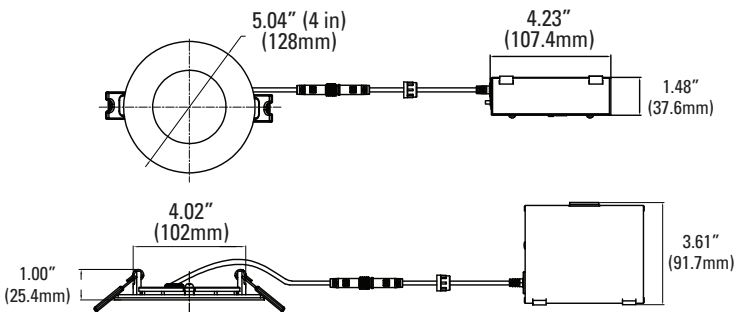

SLIM DISK LIGHT CCT5

CEILING LUMINAIRES

ORDERING

Watts (W)	Ordering Code	Description	CCT (K)	Lumens (Lm)	Size	Equiv. Wattage (W)	Energy Star
10	9361	LED4DLR-65L9CCT5	27/30/35/40/5000K	650	4" Round	60	•
10	9362	LED4DLS-65L9CCT5	27/30/35/40/5000K	650	4" Square	60	•
12	9363	LED6DLR-90L9CCT5	27/30/35/40/5000K	900	6" Round	90	•
12	9364	LED6DLS-90L9CCT5	27/30/35/40/5000K	900	6" Square	90	•

ACCESSORIES (Ordered Separately)

Plate for 4" Disk Light

P10308 PLT-NC/4DL
(4" Round Pre-Mounting Plate)

Plate for 3/4/6/8" Disk Light

P10375 PLT-NC-DL/3-4-6-8
(Universal Plate for 3/4/6/8" Disk Light)

Plate for 6" Disk Light

P10309 PLT-NC/6DL
(6" Round Pre-Mounting Plate)

DIMENSIONS

4" - Round

0.90-lbs

4" - Square

1.00-lbs

6" - Round

1.21-lbs

6" - Square

1.43-lbs

PHOTOMETRICS CHART

4-inch Round Energy Star

Illuminance at a Distance			
	Center Beam fc	Beam Width	
1.7ft	92.4 fc	4.9 ft	4.9 ft
3.3ft	24.5 fc	9.5 ft	9.5 ft
5.0ft	10.7 fc	14.4 ft	14.3 ft
6.7ft	5.95 fc	19.2 ft	19.2 ft
8.3ft	3.88 fc	23.8 ft	23.8 ft
10.0ft	2.67 fc	28.7 ft	28.7 ft