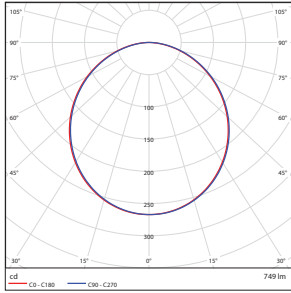

SLIM DISK LIGHT CCT5

CEILING LUMINAIRES

ORDERING

Watts (W)	Ordering Code	Description	CCT (K)	Lumens (Lm)	Size	Equiv. Wattage (W)	Energy Star
10	9361	LED4DLR-65L9CCT5	27/30/35/40/5000K	650	4" Round	60	•
10	9362	LED4DLS-65L9CCT5	27/30/35/40/5000K	650	4" Square	60	•
12	9363	LED6DLR-90L9CCT5	27/30/35/40/5000K	900	6" Round	90	•
12	9364	LED6DLS-90L9CCT5	27/30/35/40/5000K	900	6" Square	90	•

P10309 PLT-NC/6DL
(6" Round Pre-Mounting Plate)

DIMENSIONS

4" - Round

0.90-lbs

4" - Square

1.00-lbs

6" - Round

1.21-lbs

6" - Square

1.43-lbs

PHOTOMETRICS CHART

4-inch Round Energy Star

Illuminance at a Distance			
	Center Beam fc	Beam Width	
1.7ft	92.4 fc	4.9 ft	4.9 ft
3.3ft	24.5 fc	9.5 ft	9.5 ft
5.0ft	10.7 fc	14.4 ft	14.3 ft
6.7ft	5.95 fc	19.2 ft	19.2 ft
8.3ft	3.88 fc	23.8 ft	23.8 ft
10.0ft	2.67 fc	28.7 ft	28.7 ft

■ Vert. Spread: 110.3°
■ Horiz. Spread: 110.3°

4-inch Square Energy Star

Illuminance at a Distance			
	Center Beam fc	Beam Width	
1.7ft	82.6 fc	4.8 ft	4.8 ft
3.3ft	21.9 fc	9.4 ft	9.4 ft
5.0ft	9.54 fc	14.2 ft	14.3 ft
6.7ft	5.31 fc	19.1 ft	19.1 ft
8.3ft	3.46 fc	23.6 ft	23.7 ft
10.0ft	2.39 fc	28.5 ft	28.5 ft