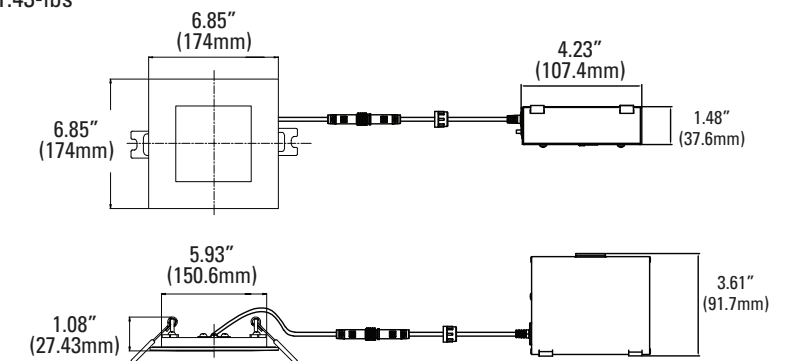

SLIM DISK LIGHT CCT5

CEILING LUMINAIRES

ORDERING

Watts (W)	Ordering Code	Description	CCT (K)	Lumens (Lm)	Size	Equiv. Wattage (W)	Energy Star
10	9361	LED4DLR-65L9CCT5	27/30/35/40/5000K	650	4" Round	60	•
10	9362	LED4DLS-65L9CCT5	27/30/35/40/5000K	650	4" Square	60	•
12	9363	LED6DLR-90L9CCT5	27/30/35/40/5000K	900	6" Round	90	•
12	9364	LED6DLS-90L9CCT5	27/30/35/40/5000K	900	6" Square	90	•

P10309 PLT-NC/6DL
(6" Round Pre-Mounting Plate)

DIMENSIONS

4" - Round

0.90-lbs

4" - Square

1.00-lbs

6" - Round

1.21-lbs

6" - Square

1.43-lbs

PHOTOMETRICS CHART

4-inch Round Energy Star

Illuminance at a Distance			
	Center Beam fc	Beam Width	
1.7ft	92.4 fc	4.9 ft	4.9 ft
3.3ft	24.5 fc	9.5 ft	9.5 ft
5.0ft	10.7 fc	14.4 ft	14.3 ft
6.7ft	5.95 fc	19.2 ft	19.2 ft
8.3ft	3.88 fc	23.8 ft	23.8 ft
10.0ft	2.67 fc	28.7 ft	28.7 ft

■ Vert. Spread: 110.3°
■ Horiz. Spread: 110.3°

4-inch Square Energy Star

Illuminance at a Distance			
	Center Beam fc	Beam Width	
1.7ft	82.6 fc	4.8 ft	4.8 ft
3.3ft	21.9 fc	9.4 ft	9.4 ft
5.0ft	9.54 fc	14.2 ft	14.3 ft
6.7ft	5.31 fc	19.1 ft	19.1 ft
8.3ft	3.46 fc	23.6 ft	23.7 ft
10.0ft	2.39 fc	28.5 ft	28.5 ft