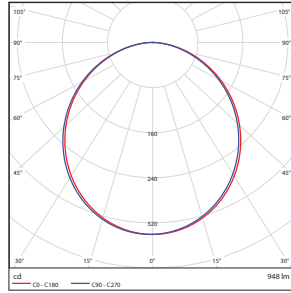

6" - Square

1.43-lbs

PHOTOMETRICS CHART

4-inch Round Energy Star

Illuminance at a Distance			
	Center Beam fc	Beam Width	
1.7ft	92.4 fc	4.9 ft	4.9 ft
3.3ft	24.5 fc	9.5 ft	9.5 ft
5.0ft	10.7 fc	14.4 ft	14.3 ft
6.7ft	5.95 fc	19.2 ft	19.2 ft
8.3ft	3.88 fc	23.8 ft	23.8 ft
10.0ft	2.67 fc	28.7 ft	28.7 ft

■ Vert. Spread: 110.3°
■ Horiz. Spread: 110.3°

4-inch Square Energy Star

Illuminance at a Distance			
	Center Beam fc	Beam Width	
1.7ft	82.6 fc	4.8 ft	4.8 ft
3.3ft	21.9 fc	9.4 ft	9.4 ft
5.0ft	9.54 fc	14.2 ft	14.3 ft
6.7ft	5.31 fc	19.1 ft	19.1 ft
8.3ft	3.46 fc	23.6 ft	23.7 ft
10.0ft	2.39 fc	28.5 ft	28.5 ft

■ Vert. Spread: 109.8°
■ Horiz. Spread: 109.9°

6-inch Round Energy Star

Illuminance at a Distance			
	Center Beam fc	Beam Width	
1.7ft	118 fc	4.8 ft	4.8 ft
3.3ft	31.3 fc	9.4 ft	9.3 ft
5.0ft	13.6 fc	14.2 ft	14.2 ft
6.7ft	7.58 fc	19.0 ft	19.0 ft
8.3ft	4.94 fc	23.6 ft	23.5 ft
10.0ft	3.40 fc	28.4 ft	28.3 ft

■ Vert. Spread: 109.7°
■ Horiz. Spread: 109.5°

6-inch Square Energy Star

Illuminance at a Distance			
	Center Beam fc	Beam Width	
1.7ft	116 fc	4.8 ft	4.8 ft
3.3ft	30.8 fc	9.3 ft	9.3 ft
5.0ft	13.4 fc	14.1 ft	14.1 ft
6.7ft	7.47 fc	18.9 ft	18.8 ft
8.3ft	4.87 fc	23.4 ft	23.3 ft
10.0ft	3.35 fc	28.2 ft	28.1 ft