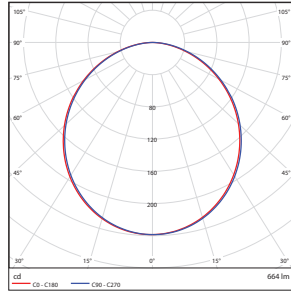

6" - Square

1.43-lbs

PHOTOMETRICS CHART

4-inch Round Energy Star

Illuminance at a Distance			
	Center Beam fc	Beam Width	
1.7ft	92.4 fc	4.9 ft	4.9 ft
3.3ft	24.5 fc	9.5 ft	9.5 ft
5.0ft	10.7 fc	14.4 ft	14.3 ft
6.7ft	5.95 fc	19.2 ft	19.2 ft
8.3ft	3.88 fc	23.8 ft	23.8 ft
10.0ft	2.67 fc	28.7 ft	28.7 ft

■ Vert. Spread: 110.3°
■ Horiz. Spread: 110.3°

4-inch Square Energy Star

Illuminance at a Distance			
	Center Beam fc	Beam Width	
1.7ft	82.6 fc	4.8 ft	4.8 ft
3.3ft	21.9 fc	9.4 ft	9.4 ft
5.0ft	9.54 fc	14.2 ft	14.3 ft
6.7ft	5.31 fc	19.1 ft	19.1 ft
8.3ft	3.46 fc	23.6 ft	23.7 ft
10.0ft	2.39 fc	28.5 ft	28.5 ft

■ Vert. Spread: 109.8°
■ Horiz. Spread: 109.9°

6-inch Round Energy Star

Illuminance at a Distance			
	Center Beam fc	Beam Width	
1.7ft	118 fc	4.8 ft	4.8 ft
3.3ft	31.3 fc	9.4 ft	9.3 ft
5.0ft	13.6 fc	14.2 ft	14.2 ft
6.7ft	7.58 fc	19.0 ft	19.0 ft
8.3ft	4.94 fc	23.6 ft	23.5 ft
10.0ft	3.40 fc	28.4 ft	28.3 ft

■ Vert. Spread: 109.7°
■ Horiz. Spread: 109.5°

6-inch Square Energy Star

Illuminance at a Distance			
	Center Beam fc	Beam Width	
1.7ft	116 fc	4.8 ft	4.8 ft
3.3ft	30.8 fc	9.3 ft	9.3 ft
5.0ft	13.4 fc	14.1 ft	14.1 ft
6.7ft	7.47 fc	18.9 ft	18.8 ft
8.3ft	4.87 fc	23.4 ft	23.3 ft
10.0ft	3.35 fc	28.2 ft	28.1 ft