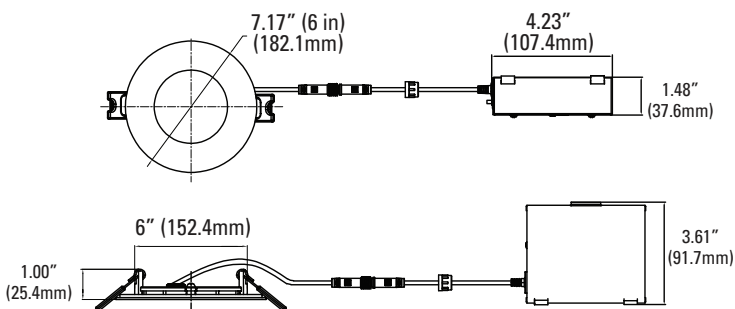

SLIM DISK LIGHT CCT5

CEILING LUMINAIRES

ORDERING

Watts (W)	Ordering Code	Description	CCT (K)	Lumens (Lm)	Size	Equiv. Wattage (W)	Energy Star
10	9361	LED4DLR-65L9CCT5	27/30/35/40/5000K	650	4" Round	60	•
10	9362	LED4DLS-65L9CCT5	27/30/35/40/5000K	650	4" Square	60	•
12	9363	LED6DLR-90L9CCT5	27/30/35/40/5000K	900	6" Round	90	•
12	9364	LED6DLS-90L9CCT5	27/30/35/40/5000K	900	6" Square	90	•

P10309 PLT-NC/6DL
(6" Round Pre-Mounting Plate)

DIMENSIONS

4" - Round

0.90-lbs

4" - Square

1.00-lbs

6" - Round

1.21-lbs

6" - Square

1.43-lbs

PHOTOMETRICS CHART

4-inch Round Energy Star

Illuminance at a Distance			
	Center Beam fc	Beam Width	
1.7ft	92.4 fc	4.9 ft	4.9 ft
3.3ft	24.5 fc	9.5 ft	9.5 ft
5.0ft	10.7 fc	14.4 ft	14.3 ft
6.7ft	5.95 fc	19.2 ft	19.2 ft
8.3ft	3.88 fc	23.8 ft	23.8 ft
10.0ft	2.67 fc	28.7 ft	28.7 ft

■ Vert. Spread: 110.3°
■ Horiz. Spread: 110.3°

4-inch Square Energy Star

Illuminance at a Distance			
	Center Beam fc	Beam Width	
1.7ft	82.6 fc	4.8 ft	4.8 ft
3.3ft	21.9 fc	9.4 ft	9.4 ft
5.0ft	9.54 fc	14.2 ft	14.3 ft
6.7ft	5.31 fc	19.1 ft	19.1 ft
8.3ft	3.46 fc	23.6 ft	23.7 ft
10.0ft	2.39 fc	28.5 ft	28.5 ft