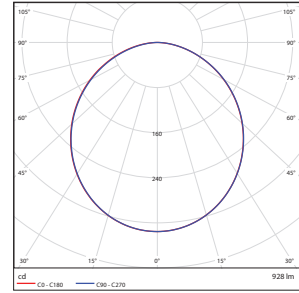

6" - Square

1.43-lbs

PHOTOMETRICS CHART

4-inch Round Energy Star

Illuminance at a Distance			
	Center Beam fc	Beam Width	
1.7ft	92.4 fc	4.9 ft	4.9 ft
3.3ft	24.5 fc	9.5 ft	9.5 ft
5.0ft	10.7 fc	14.4 ft	14.3 ft
6.7ft	5.95 fc	19.2 ft	19.2 ft
8.3ft	3.88 fc	23.8 ft	23.8 ft
10.0ft	2.67 fc	28.7 ft	28.7 ft

■ Vert. Spread: 110.3°
■ Horiz. Spread: 110.3°

4-inch Square Energy Star

Illuminance at a Distance			
	Center Beam fc	Beam Width	
1.7ft	82.6 fc	4.8 ft	4.8 ft
3.3ft	21.9 fc	9.4 ft	9.4 ft
5.0ft	9.54 fc	14.2 ft	14.3 ft
6.7ft	5.31 fc	19.1 ft	19.1 ft
8.3ft	3.46 fc	23.6 ft	23.7 ft
10.0ft	2.39 fc	28.5 ft	28.5 ft

■ Vert. Spread: 109.8°
■ Horiz. Spread: 109.9°

6-inch Round Energy Star

Illuminance at a Distance			
	Center Beam fc	Beam Width	
1.7ft	118 fc	4.8 ft	4.8 ft
3.3ft	31.3 fc	9.4 ft	9.3 ft
5.0ft	13.6 fc	14.2 ft	14.2 ft
6.7ft	7.58 fc	19.0 ft	19.0 ft
8.3ft	4.94 fc	23.6 ft	23.5 ft
10.0ft	3.40 fc	28.4 ft	28.3 ft

■ Vert. Spread: 109.7°
■ Horiz. Spread: 109.5°

6-inch Square Energy Star

Illuminance at a Distance			
	Center Beam fc	Beam Width	
1.7ft	116 fc	4.8 ft	4.8 ft
3.3ft	30.8 fc	9.3 ft	9.3 ft
5.0ft	13.4 fc	14.1 ft	14.1 ft
6.7ft	7.47 fc	18.9 ft	18.8 ft
8.3ft	4.87 fc	23.4 ft	23.3 ft
10.0ft	3.35 fc	28.2 ft	28.1 ft