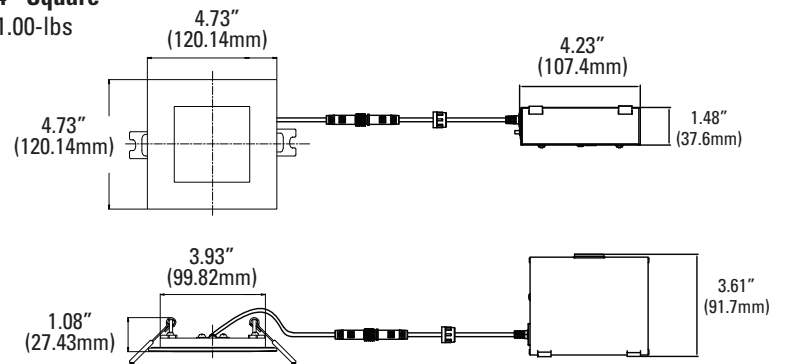

SLIM DISK LIGHT CCT5

CEILING LUMINAIRES

ORDERING

Watts (W)	Ordering Code	Description	CCT (K)	Lumens (Lm)	Size	Equiv. Wattage (W)	Energy Star
10	9361	LED4DLR-65L9CCT5	27/30/35/40/5000K	650	4" Round	60	•
10	9362	LED4DLS-65L9CCT5	27/30/35/40/5000K	650	4" Square	60	•
12	9363	LED6DLR-90L9CCT5	27/30/35/40/5000K	900	6" Round	90	•
12	9364	LED6DLS-90L9CCT5	27/30/35/40/5000K	900	6" Square	90	•

P10309 PLT-NC/6DL
(6" Round Pre-Mounting Plate)

DIMENSIONS

4" - Round

0.90-lbs

4" - Square

1.00-lbs

6" - Round

1.21-lbs

6" - Square

1.43-lbs

PHOTOMETRICS CHART

4-inch Round Energy Star

Illuminance at a Distance			
	Center Beam fc	Beam Width	
1.7ft	92.4 fc	4.9 ft	4.9 ft
3.3ft	24.5 fc	9.5 ft	9.5 ft
5.0ft	10.7 fc	14.4 ft	14.3 ft
6.7ft	5.95 fc	19.2 ft	19.2 ft
8.3ft	3.88 fc	23.8 ft	23.8 ft
10.0ft	2.67 fc	28.7 ft	28.7 ft

■ Vert. Spread: 110.3°
■ Horiz. Spread: 110.3°

4-inch Square Energy Star

Illuminance at a Distance			
	Center Beam fc	Beam Width	
1.7ft	82.6 fc	4.8 ft	4.8 ft
3.3ft	21.9 fc	9.4 ft	9.4 ft
5.0ft	9.54 fc	14.2 ft	14.3 ft
6.7ft	5.31 fc	19.1 ft	19.1 ft
8.3ft	3.46 fc	23.6 ft	23.7 ft
10.0ft	2.39 fc	28.5 ft	28.5 ft