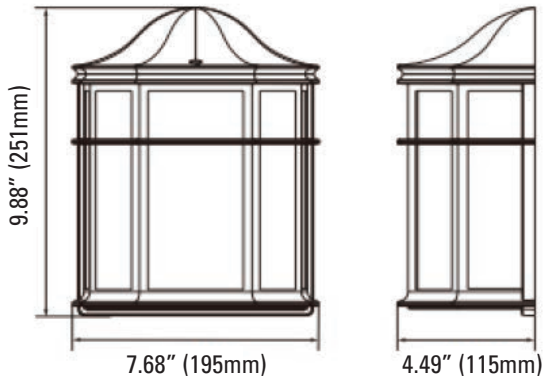

# PORCH & OUTDOOR WALL LIGHT

WALL LUMINAIRES

## ORDERING

Watts (W)	Ordering Code	Description	CCT (K)	Lumens (Lm)	Equiv. Wattage (W)	Size	Wet Location	Energy Star
14	<b>7158</b>	FXDWL14/105L840/BK/OD	4000K	1,050	100W	7.68" x 9.88"	•	•
14	<b>7159</b>	FXDAL14/12FR/98L840/BK/OD	4000K	840	100W	9.45" x 11.04"	•	•
10.5	<b>7160</b>	FXDWSL10.5/FR/105L940/BK/OD	4000K	1,050	100W	7.5" x 12"	•	•

## DIMENSIONS

**DWL**  
14W (9.8-inch)  
1.80-lbs

**DAL**  
14W (11.04-inch)  
2.59-lbs

**DWSL**  
10.5W  
3.75-lbs