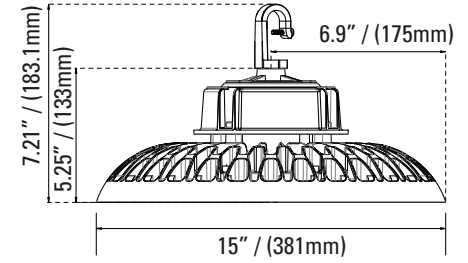

15" - 200 Watt
8.53-lbs

PHOTOMETRICS CHART