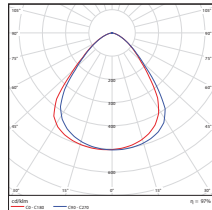

13" - 150 Watt
DLC Premium