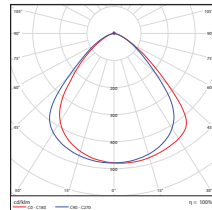

15" - 200 Watt
DLC Premium