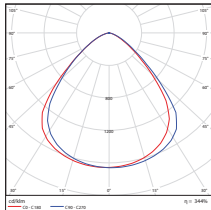

PHOTOMETRICS CHART

11" - 100 Watt
DLC Premium