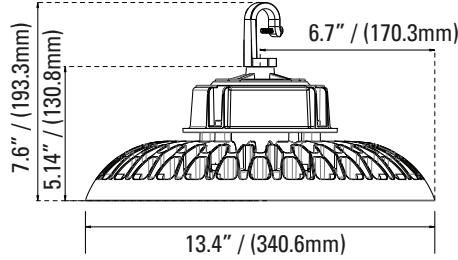

13" - 150 Watt
7.12-lbs