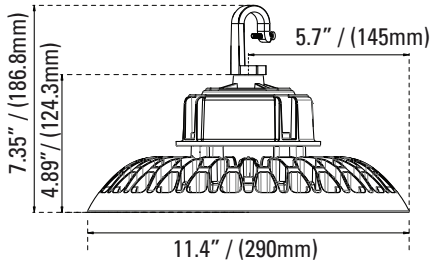

HIGH BAY ROUND IP66

HIGHLOW BAY & AREA LUMINAIRES

DIMENSIONS

11" - 100 Watt
5.95-lbs