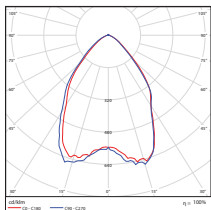

11" w/Reflector - 100 Watt
DLC Premium