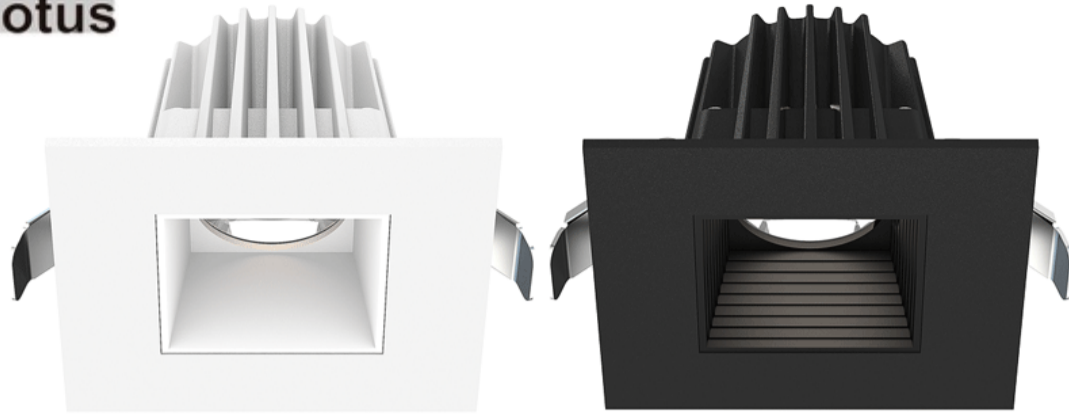

JXL-COB02-S08W-CCT

2" Square Recessed Economy LED 8W 3CCT

Project: _____

Location: _____

Model: _____ Qty: _____

Notes: _____

DESCRIPTION

2" Square Recessed Economy LED With Integral Driver In Connection Box

Available with White & Black trims and Smooth & Baffle Reflectors

FEATURES & BENEFITS

3 CCT User Selectable

CRI 90+ for True Color Rendering

Type IC Rated - No Housing Required

Fast & Easy To Install - Save On Labor

2 3/4" Deep - Install Where Ceiling Space Is Limited

120V Triac Dimmable Driver with Wiring Compartment Included

DIMENSIONS Fixture: Out SQ 3 1/8" In SQ 2 1/16" Depth 2 1/4"

Driver: 5 1/4" x 1 3/4" x 1 1/8"

Cut Out: 2 1/2" to 2 3/4"

SPECIFICATION

Applications	Residential Recessed		
Energy Used	8 W		
Color Temperature (K)	3000	4000	5000
Light Output WH Reflector (lm)	620	670	650
Light Output BK Reflector (lm)	520	570	550
Beam Angle	36°		
CRI	90 +		
Driver Input	120V AC 50/60 Hz		
J-Box Volume	3.88 in³		
Dimming	TRIAC Dimmers 20% - 100%		
Approved Location	Insulated Ceiling & Damp Locations		
Air Tight	Yes		
Ambient Temperature	-4°F (-20°C) to +104°F (+40°C)		
Projected Life	70% Light Output at 30,000 Hours		
Certification	c ETL us		
Warranty	3 Year