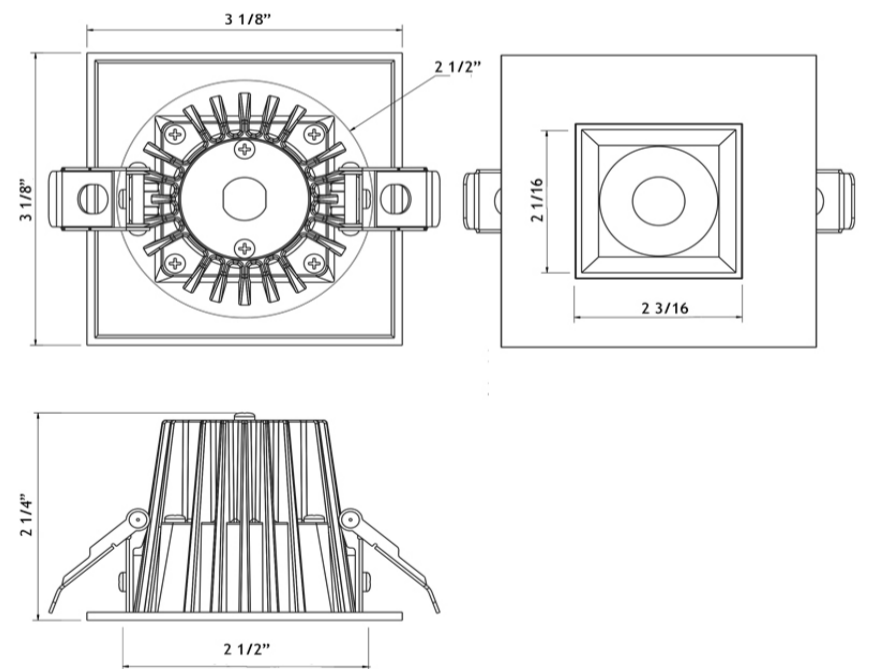

ORDERING GUIDE

	Trim	Reflector
JXL-COB02-S08W-CCT-WH-2SR-SM-WH	White	Smooth White
JXL-COB02-S08W-CCT-WH-2SR-BF-WH	White	Baffle White
JXL-COB02-S08W-CCT-WH-2SR-SM-BK	White	Smooth Black
JXL-COB02-S08W-CCT-WH-2SR-BF-BK	White	Baffle Black
JXL-COB02-S08W-CCT-BK-2SR-SM-WH	Black	Smooth White
JXL-COB02-S08W-CCT-BK-2SR-BF-WH	Black	Baffle White
JXL-COB02-S08W-CCT-BK-2SR-SM-BK	Black	Smooth Black
JXL-COB02-S08W-CCT-BK-2SR-BF-BK	Black	Baffle Black