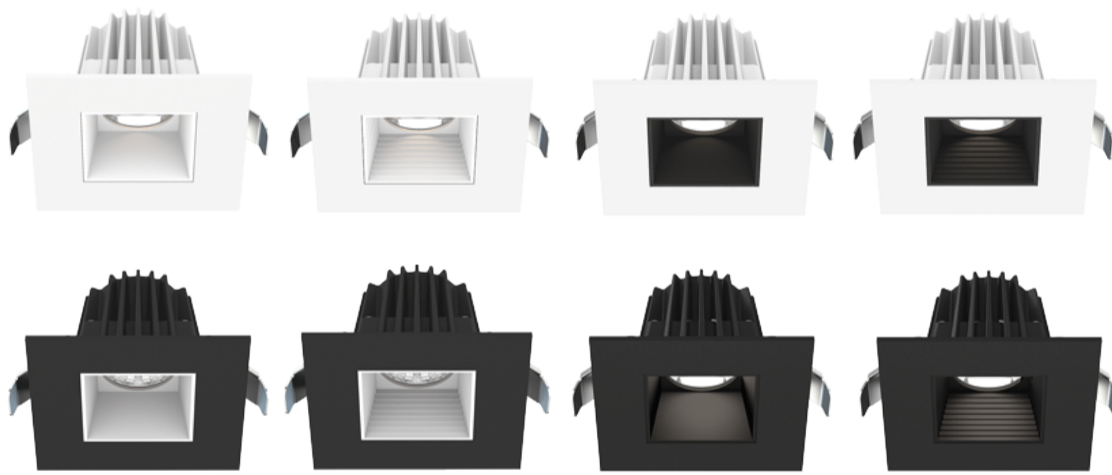

TRIM & REFLECTOR OPTIONS

2SR-SM-WH
Smooth White

2SR-BF-WH
Baffle White

2SR-SM-BK
Smooth Black

2SR-BF-BK
Baffle Black