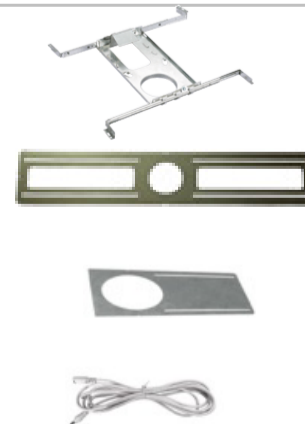

120V Triac Dimmable Driver with Wiring Compartment Included

**DIMENSIONS** Fixture: Out SQ 3 1/8" In SQ 2 1/16" Depth 2 1/4"

Driver: 5 1/4" x 1 3/4" x 1 1/8"

Cut Out: 2 1/2" to 2 3/4"

### TRIM & REFLECTOR OPTIONS

**2SR-SM-WH**  
Smooth White

**2SR-BF-WH**  
Baffle White

**2SR-SM-BK**  
Smooth Black

**2SR-BF-BK**  
Baffle Black

### ACCESSORIES

Sold Separately

[Flanged Mounting Plate with bars model FRP212](#)

[Flat Mounting Plate 26" model RIP212](#)

[Flat Mounting Plate 13" model MP234](#)

[Jumper Cables 10 ft model JC-5CCT-10](#)