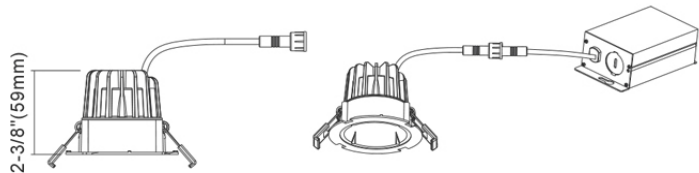

Type IC & Air-Tight

DESCRIPTION

2" Recessed LED With Integral Driver In Connection Box
Interchangeable Reflectors, Trims & Lens

FEATURES & BENEFITS

Round, Square & Specialty trims - designer series fixture

CRI 90+ for True Color Rendering

2 3/8" Thick - Install Where Ceiling Space Is Limited

Type IC Rated - No Housing Required

Fast & Easy To Install - Save On Labor

Driver Inside Connection Box - No Junction Box Needed

Suitable for steam showers and saunas with shower trim 2RST

DIMENSIONS: ID 1 7/8" ; OD 3 1/8" ; Cut Out Needed For Driver 2 3/4"

Ceiling Clearance Required: 4 1/2" 120V Triac Dim Driver Included

Universal LED Module