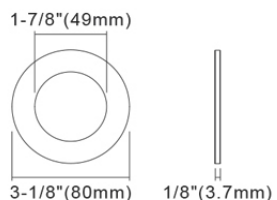

Type IC & Air-Tight

DESCRIPTION

2" Recessed LED With Integral Driver In Connection Box
Interchangeable Reflectors, Trims & Lens

FEATURES & BENEFITS

Round, Square & Specialty trims - designer series fixture

CRI 90+ for True Color Rendering

2 3/8" Thick - Install Where Ceiling Space Is Limited

Type IC Rated - No Housing Required

Fast & Easy To Install - Save On Labor

Driver Inside Connection Box - No Junction Box Needed

Suitable for steam showers and saunas with shower trim 2RST

DIMENSIONS: ID 1 7/8" ; OD 3 1/8" ; Cut Out Needed For Driver 2 3/4"

Ceiling Clearance Required: 4 1/2"   120V Triac Dim Driver Included

Trim

ACCESSORIES

Sold Separately

[Flanged Mounting Plate with bars model FRP212](#)

[Flat Mounting Plate model MP234](#)

[Jumper Cable model JC10](#)

[Goof Ring OD 4 1/2" White # GR3 Black # GR3-BK](#)

ORDERING GUIDE

	CCT	Reflector	Trim	Beam Angle
LED-2-S8W2	- xxK	- 2RRxx	- 2xxx	blank for 38°
	27 | 30 | 40			-24D for 24°

Example:

LED-2-S8W2	- 30K	- 2RRWH	- 2RTWH	
	3000K	Reflector	Round Trim	38° beam
		White	White	

Default beam angle is 38°, Optional is 24°

LED-2-S8W2

2" Round / Square Recessed LED 8W Designer Series

Project:

Location:

Trim:

Reflector:

Qty:

Notes:

SPECIFICATION	
Applications	Commercial & High End Residential
Energy Used	8 W
Color Temperature (K)	2700 | 3000 | 4000
Light Output (lm)	580 | 600 | 620
Halogen Equivalent	50 W
Beam Angle	38° (default) or 24°
CRI	90 +
Driver Input	120V AC 50/60 Hz
J-Box Volume	6.53 in³ / 2 in 2 out 12AWG
Dimming	TRIAC Dimmers 10% - 100%
Approved Location	Insulated Ceiling & Damp Locations / Wet with 2RST trim
Air Tight	Yes
Ambient Temperature	-4°F (-20°C) to +104°F (+40°C)
Projected Life	70% Light Output at 50,000 Hours
Certification	cETLus, Energy Star, T24
Warranty	5 Year

Reflectors

White

Black

Alzak

Bronze

Chrome

Round Trims

White