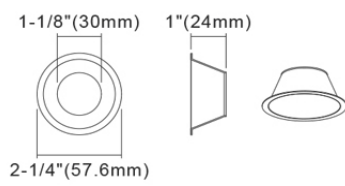

Type IC & Air-Tight

DESCRIPTION

2" Recessed LED With Integral Driver In Connection Box
Interchangeable Reflectors, Trims & Lens

FEATURES & BENEFITS

Round, Square & Specialty trims - designer series fixture

CRI 90+ for True Color Rendering

2 3/8" Thick - Install Where Ceiling Space Is Limited

Type IC Rated - No Housing Required

Fast & Easy To Install - Save On Labor

Driver Inside Connection Box - No Junction Box Needed

Suitable for steam showers and saunas with shower trim 2RST

DIMENSIONS: ID 1 7/8" ; OD 3 1/8" ; Cut Out Needed For Driver 2 3/4"

Ceiling Clearance Required: 4 1/2"   120V Triac Dim Driver Included

Reflector

ACCESSORIES

Sold Separately

[Flanged Mounting Plate with bars model FRP212](#)

[Flat Mounting Plate model MP234](#)

[Jumper Cable model JC10](#)

[Goof Ring OD 4 1/2" White # GR3 Black # GR3-BK](#)

ORDERING GUIDE

	CCT	Reflector	Trim	Beam Angle
LED-2-S8W2	- xxK	- 2RRxx	- 2xxx	blank for 38°
	27 | 30 | 40			-24D for 24°

Example:

LED-2-S8W2	- 30K	- 2RRWH	- 2RTWH	
	3000K	Reflector	Round Trim	38° beam
		White	White	

Default beam angle is 38°, Optional is 24°

LED-2-S8W2

2" Round / Square Recessed LED 8W Designer Series

Project:

Location:

Trim:

Reflector:

Qty:

Notes:

SPECIFICATION	
Applications	Commercial & High End Residential
Energy Used	8 W
Color Temperature (K)	2700 | 3000 | 4000
Light Output (lm)	580 | 600 | 620
Halogen Equivalent	50 W
Beam Angle	38° (default) or 24°
CRI	90 +
Driver Input	120V AC 50/60 Hz
J-Box Volume	6.53 in³ / 2 in 2 out 12AWG
Dimming	TRIAC Dimmers 10% - 100%
Approved Location	Insulated Ceiling & Damp Locations / Wet with 2RST trim
Air Tight	Yes
Ambient Temperature	-4°F (-20°C) to +104°F (+40°C)
Projected Life	70% Light Output at 50,000 Hours
Certification	cETLus, Energy Star, T24
Warranty	5 Year

Reflectors

White

Black

Alzak

Bronze

Chrome

Round Trims