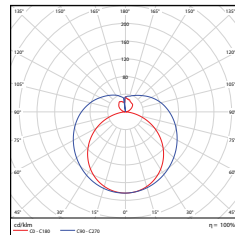

### PHOTOMETRICS CHART

**10 Watt (2-ft)**

| Center Beam Fc | Beam Width              |
|----------------|-------------------------|
| 3.5ft          | 192 fc 5.2 ft 6.5 ft    |
| 5.0ft          | 48.0 fc 10.4 ft 13.0 ft |
| 7.5ft          | 21.3 fc 15.6 ft 19.5 ft |
| 10.0ft         | 12.0 fc 20.8 ft 25.9 ft |
| 12.5ft         | 7.67 fc 26.0 ft 32.4 ft |
| 15.0ft         | 5.33 fc 31.2 ft 38.9 ft |

■ Vert. Spread: 92.3°  
■ Horiz. Spread: 104.8°

**12 Watt (3-ft)**

| Center Beam Fc | Beam Width              |
|----------------|-------------------------|
| 1.7ft          | 253 fc 4.4 ft 10.4 ft   |
| 3.3ft          | 67.1 fc 8.6 ft 20.1 ft  |
| 5.0ft          | 29.2 fc 13.0 ft 30.5 ft |
| 6.7ft          | 16.3 fc 17.4 ft 40.8 ft |
| 8.3ft          | 10.6 fc 21.5 ft 50.6 ft |
| 10.0ft         | 7.91 fc 26.0 ft 60.9 ft |

■ Vert. Spread: 104.8°  
■ Horiz. Spread: 143.7°

**13 Watt (4-ft)**

| Center Beam Fc | Beam Width      |
|----------------|-----------------|
| 1.7ft          | 110 fc 5.0 ft   |
| 3.3ft          | 29.1 fc 9.6 ft  |
| 5.0ft          | 12.7 fc 14.6 ft |
| 6.7ft          | 7.07 fc 19.6 ft |
| 8.3ft          | 4.61 fc 24.2 ft |
| 10.0ft         | 3.17 fc 29.2 ft |

■ Beam Spread: 111.2°

**16 Watt (4-ft)**

| Center Beam Fc | Beam Width      |
|----------------|-----------------|
| 1.7ft          | 135 fc 5.0 ft   |
| 3.3ft          | 35.8 fc 9.6 ft  |
| 5.0ft          | 15.6 fc 14.6 ft |
| 6.7ft          | 8.68 fc 19.5 ft |
| 8.3ft          | 5.66 fc 24.2 ft |
| 10.0ft         | 3.90 fc 29.1 ft |