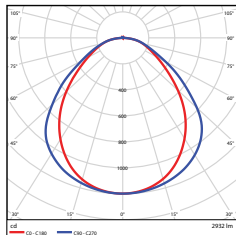

### DIMENSIONS

**10W (2-ft)**  
0.24-lbs

**12W (3-ft)**  
0.35-lbs

**13W / 16W (4-ft)**  
0.43-lbs

**38W (8-ft)**

### PHOTOMETRICS CHART

**10 Watt (2-ft)**

| Center Beam Fc | Beam Width              |
|----------------|-------------------------|
| 3.5ft          | 192 fc 5.2 ft 6.5 ft    |
| 5.0ft          | 48.0 fc 10.4 ft 13.0 ft |
| 7.5ft          | 21.3 fc 15.6 ft 19.5 ft |
| 10.0ft         | 12.0 fc 20.8 ft 25.9 ft |
| 12.5ft         | 7.67 fc 26.0 ft 32.4 ft |
| 15.0ft         | 5.33 fc 31.2 ft 38.9 ft |

■ Vert. Spread: 92.3°  
■ Horiz. Spread: 104.8°

**12 Watt (3-ft)**

| Center Beam Fc | Beam Width              |
|----------------|-------------------------|
| 1.7ft          | 253 fc 4.4 ft 10.4 ft   |
| 3.3ft          | 67.1 fc 8.6 ft 20.1 ft  |
| 5.0ft          | 29.2 fc 13.0 ft 30.5 ft |
| 6.7ft          | 16.3 fc 17.4 ft 40.8 ft |
| 8.3ft          | 10.6 fc 21.5 ft 50.6 ft |
| 10.0ft         | 7.91 fc 26.0 ft 60.9 ft |

■ Vert. Spread: 104.8°  
■ Horiz. Spread: 143.7°

**13 Watt (4-ft)**

| Center Beam Fc | Beam Width      |
|----------------|-----------------|
| 1.7ft          | 110 fc 5.0 ft   |
| 3.3ft          | 29.1 fc 9.6 ft  |
| 5.0ft          | 12.7 fc 14.6 ft |
| 6.7ft          | 7.07 fc 19.6 ft |
| 8.3ft          | 4.61 fc 24.2 ft |
| 10.0ft         | 3.17 fc 29.2 ft |