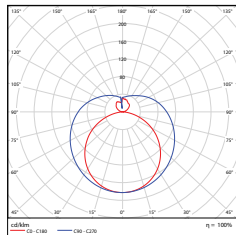

### PHOTOMETRICS CHART

**10 Watt (2-ft)**

| Center Beam Fc | Beam Width              |
|----------------|-------------------------|
| 3.5ft          | 192 fc 5.2 ft 6.5 ft    |
| 5.0ft          | 48.0 fc 10.4 ft 13.0 ft |
| 7.5ft          | 21.3 fc 15.6 ft 19.5 ft |
| 10.0ft         | 12.0 fc 20.8 ft 25.9 ft |
| 12.5ft         | 7.67 fc 26.0 ft 32.4 ft |
| 15.0ft         | 5.33 fc 31.2 ft 38.9 ft |

■ Vert. Spread: 92.3°  
■ Horiz. Spread: 104.8°

**12 Watt (3-ft)**

| Center Beam Fc | Beam Width              |
|----------------|-------------------------|
| 1.7ft          | 253 fc 4.4 ft 10.4 ft   |
| 3.3ft          | 67.1 fc 8.6 ft 20.1 ft  |
| 5.0ft          | 29.2 fc 13.0 ft 30.5 ft |
| 6.7ft          | 16.3 fc 17.4 ft 40.8 ft |
| 8.3ft          | 10.6 fc 21.5 ft 50.6 ft |
| 10.0ft         | 7.91 fc 26.0 ft 60.9 ft |

■ Vert. Spread: 104.8°  
■ Horiz. Spread: 143.7°

**13 Watt (4-ft)**

| Center Beam Fc | Beam Width      |
|----------------|-----------------|
| 1.7ft          | 110 fc 5.0 ft   |
| 3.3ft          | 29.1 fc 9.6 ft  |
| 5.0ft          | 12.7 fc 14.6 ft |
| 6.7ft          | 7.07 fc 19.6 ft |
| 8.3ft          | 4.61 fc 24.2 ft |
| 10.0ft         | 3.17 fc 29.2 ft |

■ Beam Spread: 111.2°

**16 Watt (4-ft)**

| Center Beam Fc | Beam Width      |
|----------------|-----------------|
| 1.7ft          | 135 fc 5.0 ft   |
| 3.3ft          | 35.8 fc 9.6 ft  |
| 5.0ft          | 15.6 fc 14.6 ft |
| 6.7ft          | 8.68 fc 19.5 ft |
| 8.3ft          | 5.66 fc 24.2 ft |
| 10.0ft         | 3.90 fc 29.1 ft |