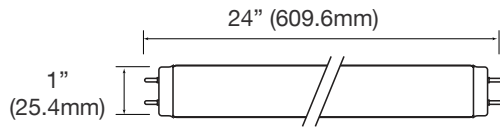

INSTANT FIT T8 TUBES

TUBE LUMAIRES

*P= Premium DLC / *S = Standard DLC

DIMENSIONS

10W (2-ft)
0.24-lbs