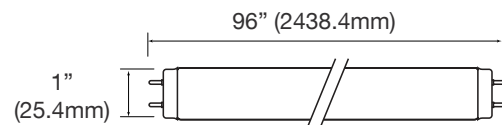

### DIMENSIONS

**10W (2-ft)**  
0.24-lbs

**12W (3-ft)**  
0.35-lbs

**13W / 16W (4-ft)**  
0.43-lbs

**38W (8-ft)**

### PHOTOMETRICS CHART

**10 Watt (2-ft)**

| Center Beam Fc | Beam Width              |
|----------------|-------------------------|
| 3.5ft          | 192 fc 5.2 ft 6.5 ft    |
| 5.0ft          | 48.0 fc 10.4 ft 13.0 ft |
| 7.5ft          | 21.3 fc 15.6 ft 19.5 ft |
| 10.0ft         | 12.0 fc 20.8 ft 25.9 ft |
| 12.5ft         | 7.67 fc 26.0 ft 32.4 ft |
| 15.0ft         | 5.33 fc 31.2 ft 38.9 ft |