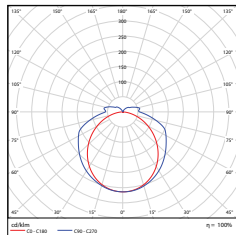

### DIMENSIONS

**10W (2-ft)**  
0.24-lbs

**12W (3-ft)**  
0.35-lbs

**13W / 16W (4-ft)**  
0.43-lbs

**38W (8-ft)**

### PHOTOMETRICS CHART

**10 Watt (2-ft)**

| Center Beam Fc | Beam Width              |
|----------------|-------------------------|
| 3.5ft          | 192 fc 5.2 ft 6.5 ft    |
| 5.0ft          | 48.0 fc 10.4 ft 13.0 ft |
| 7.5ft          | 21.3 fc 15.6 ft 19.5 ft |
| 10.0ft         | 12.0 fc 20.8 ft 25.9 ft |
| 12.5ft         | 7.67 fc 26.0 ft 32.4 ft |
| 15.0ft         | 5.33 fc 31.2 ft 38.9 ft |

■ Vert. Spread: 92.3°  
■ Horiz. Spread: 104.8°

**12 Watt (3-ft)**

| Center Beam Fc | Beam Width              |
|----------------|-------------------------|
| 1.7ft          | 253 fc 4.4 ft 10.4 ft   |
| 3.3ft          | 67.1 fc 8.6 ft 20.1 ft  |
| 5.0ft          | 29.2 fc 13.0 ft 30.5 ft |
| 6.7ft          | 16.3 fc 17.4 ft 40.8 ft |
| 8.3ft          | 10.6 fc 21.5 ft 50.6 ft |
| 10.0ft         | 7.91 fc 26.0 ft 60.9 ft |

■ Vert. Spread: 104.8°  
■ Horiz. Spread: 143.7°

**13 Watt (4-ft)**

| Center Beam Fc | Beam Width      |
|----------------|-----------------|
| 1.7ft          | 110 fc 5.0 ft   |
| 3.3ft          | 29.1 fc 9.6 ft  |
| 5.0ft          | 12.7 fc 14.6 ft |
| 6.7ft          | 7.07 fc 19.6 ft |
| 8.3ft          | 4.61 fc 24.2 ft |
| 10.0ft         | 3.17 fc 29.2 ft |