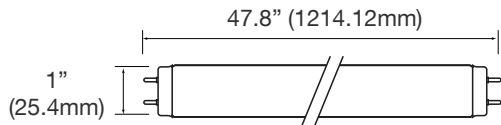

### DIMENSIONS

**10W (2-ft)**  
0.24-lbs

**12W (3-ft)**  
0.35-lbs

**13W / 16W (4-ft)**  
0.43-lbs

**38W (8-ft)**

### PHOTOMETRICS CHART

**10 Watt (2-ft)**

| Center Beam Fc | Beam Width              |
|----------------|-------------------------|
| 3.5ft          | 192 fc 5.2 ft 6.5 ft    |
| 5.0ft          | 48.0 fc 10.4 ft 13.0 ft |
| 7.5ft          | 21.3 fc 15.6 ft 19.5 ft |
| 10.0ft         | 12.0 fc 20.8 ft 25.9 ft |
| 12.5ft         | 7.67 fc 26.0 ft 32.4 ft |
| 15.0ft         | 5.33 fc 31.2 ft 38.9 ft |