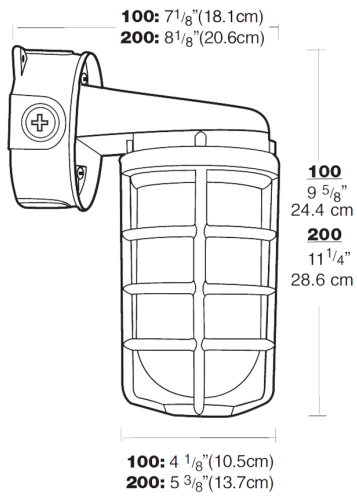

Dimensions

Features

- Set screw keeps guard securely in place
- Junction box with sturdy mounting lugs
- All stainless steel hardware
- Close-up plugs allow Phillips or slotted screwdrivers for easy installation
- High temperature silicone internal gaskets
- Premium porcelain socket with 150C 8" long leads attached