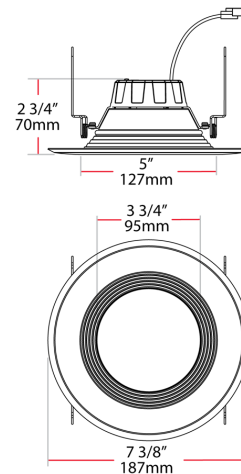

Case and Pallet Dimensions

	QTY	LENGTH (in)	WIDTH (in)	HEIGHT (in)
CASE	4	15.47	7.99	7.95
PALLET	600	7.56	3.82	82.28

Dimension

Light Distribution

Features

- Use to replace up to 75W traditional light sources
- Durable metal construction: dent and scratch resistant
- 5 Color temperature selectable 2700K, 3000K, 3500K, 4000K, & 5000K
- Compatible with most standard recessed housings
- Dimmable down to 5% on compatible dimmers, see Dimmer Compatibility List
- Color trims sold separately