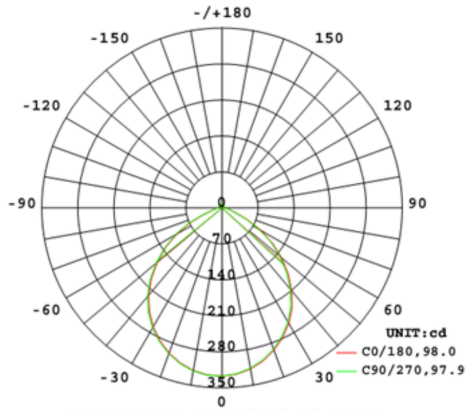

Case and Pallet Dimensions

	QTY	LENGTH (in)	WIDTH (in)	HEIGHT (in)
CASE	4	15.47	7.99	7.95
PALLET	600	7.56	3.82	82.28

Dimension

Light Distribution

Features

- Use to replace up to 75W traditional light sources
- Durable metal construction: dent and scratch resistant
- 5 Color temperature selectable 2700K, 3000K, 3500K, 4000K, & 5000K
- Compatible with most standard recessed housings
- Dimmable down to 5% on compatible dimmers, see Dimmer Compatibility List
- Color trims sold separately