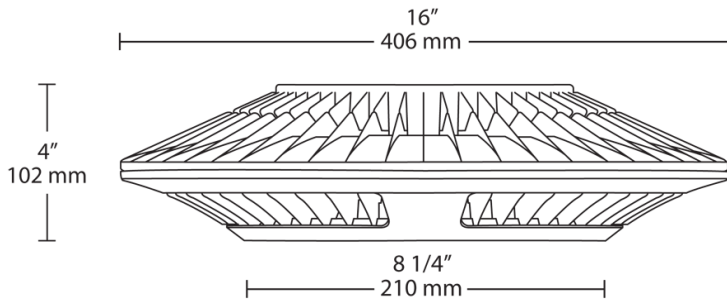

8.3% at 120V, 10.6% at 277V

**Dimensions**

**Features**

- High output ceiling light
- Precision optics deliver uniform light distribution
- 100,000-hour LED lifespan
- 5-Year, No-Compromise Warranty