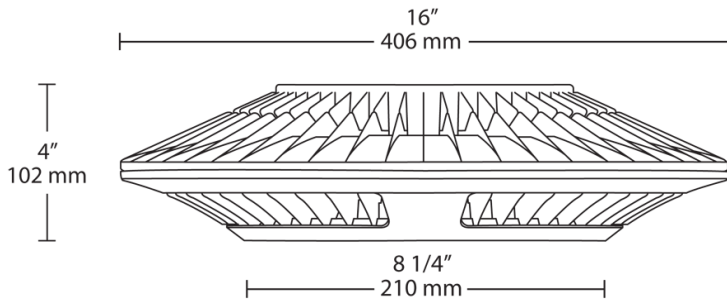

7.7% at 120V, 10.5% at 277V

**Dimensions**

**Features**

- High output ceiling light
- Precision optics deliver uniform light distribution
- 100,000-hour LED lifespan
- 5-Year, No-Compromise Warranty