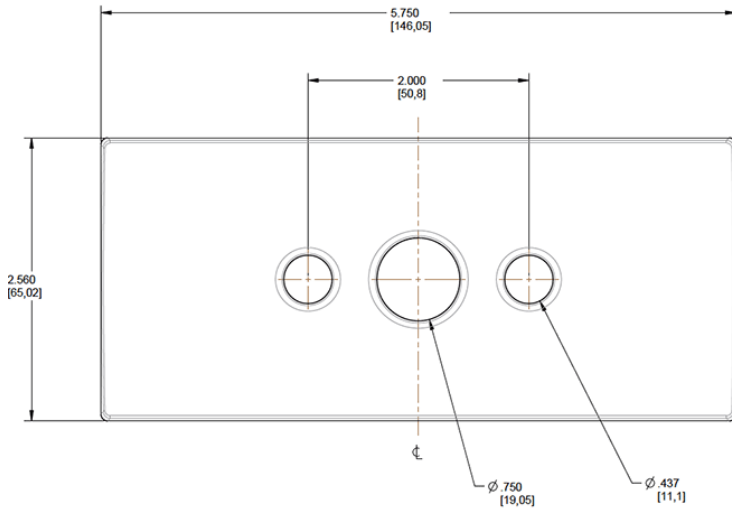

Color: White

Weight: 0.5 lbs

Project:	Type:
Prepared By:	Date:

Technical Specifications

Performance

Description:

Round pole adaptor 4". Does not support mounting multiple fixtures at 90° orientation.

Construction

Dimensions

POLE DIA	DIM "A"
3.0"	R 1.50"
3.5"	R 1.75"
4"	R 2.0"
5"	R 2.5"
6"	R 3.0"