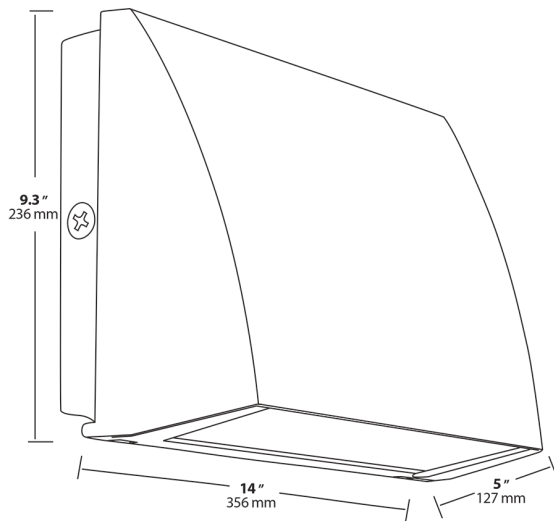

LED Characteristics

LED:

Long-life, high-efficiency, micro-power, surface mount LEDs; binned and mixed for uniform light output and color

Color Stability:

LED color temperature is warrantied to shift no more than 200K in color temperature over a 5-year period

Color Consistency:

7-step MacAdam Ellipse binning to achieve consistent fixture-to-fixture color

Performance

Lifespan:

100,000-Hour LED lifespan based on IES LM-80 results and TM-21 calculations

Wattage Equivalency:

Equivalent to 200W Metal Halide

Other

Accessories:

Available accessories include polysield and wire guard. Click [here](#) to see all accessories.

Patents:

The design of the SLIM™ is protected by patents pending in US, Canada, China, Taiwan and Mexico

HID Replacement Range:

Replaces 250W Metal Halide

Trade Agreements Act Compliant:

This product is a product of Cambodia and a "designated country" end product that complies with the Trade Agreements Act

Buy American Act Compliance:

RAB values USA manufacturing! Upon request, RAB may be able to manufacture this product to be compliant with the Buy American Act (BAA). Please contact customer service to request a quote for the product to be made BAA compliant.

Optical

BUG Rating:

B1 U2 G1

Electrical

Driver:

Two Drivers, Constant Current, Class 2, 100-277V, 50/60Hz, 720mA, 100-277VAC 0.8A, 6kV Surge Protection, Power Factor 99.2%.

THD:

8.1% at 120V, 13.2% at 277V

Dimensions

Features

- Covers footprint of most traditional wall packs
- Easy installation with hinged access, bubble level and multiple conduit entries
- Tight-lock gasket keeps elements out
- 100,000-hour LED lifespan
- 5-Year, No-Compromise Warranty