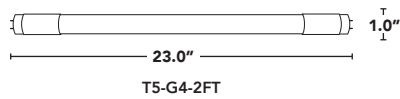

TOTALTUBE T5 G4

PART #	UPC	REPLACES	WATTAGE	LUMENS	COLOR	BASE
RP-TOTALTUBE-T5-2FT-835-G4	844006079857	24W FL	12W	1350	3500K	G5
RP-TOTALTUBE-T5-2FT-840-G4	844006079864	24W FL	12W	1500	4000K	G5
RP-TOTALTUBE-T5-2FT-850-G4	844006079871	24W FL	12W	1500	5000K	G5
RP-TOTALTUBE-T5-3FT-835-G4	844006079888	39W FL	18W	2025	3500K	G5
RP-TOTALTUBE-T5-3FT-840-G4	844006079895	39W FL	18W	2250	4000K	G5
RP-TOTALTUBE-T5-3FT-850-G4	844006079901	39W FL	18W	2250	5000K	G5
RP-TOTALTUBE-T5-4FT-835-G4	844006079918	54W FL	24W	3200	3500K	G5
RP-TOTALTUBE-T5-4FT-840-G4	844006079925	54W FL	24W	3500	4000K	G5
RP-TOTALTUBE-T5-4FT-850-G4	844006079932	54W FL	24W	3500	5000K	G5