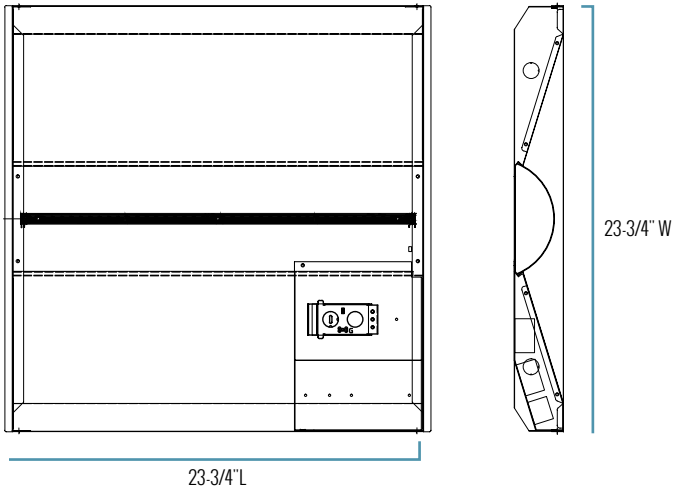

* Default settings at time of shipping are 5000 lumens (S50L) or 3750 lumens (S37L) and 4000K. † UC voltage for Canada only.

CERTIFICATIONS-

C-TR-B-BT22-SCCT Series

w/out EB

w/EB

SERIES OVERVIEW

DIMENSIONS	PRODUCT WEIGHT	MOUNTING HEIGHT	SPACING
(w/out EB): 23-3/4" L x 23-3/4" W x 2-3/4" H	7.7 lbs.	8-12 Feet	8' x 8' - 10' x 10'
(w/EB): 23-3/4" L x 23-3/4" W x 2-3/4" H	8.8 lbs.	8-12 Feet	8' x 8' - 10' x 10'