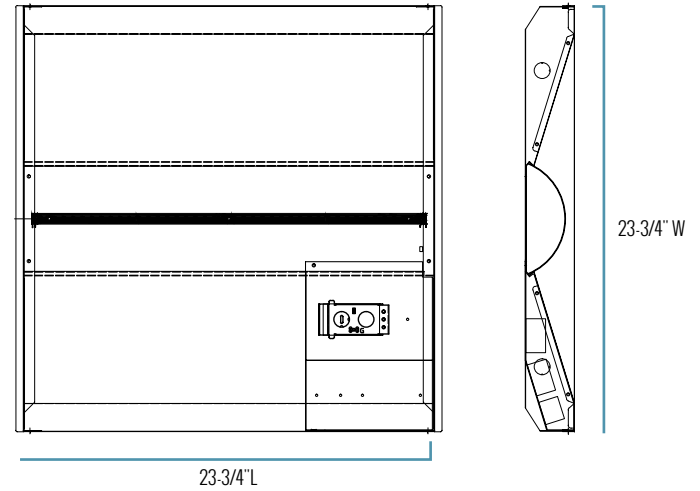

* Default settings at time of shipping are 5000 lumens (S50L) or 3750 lumens (S37L) and 4000K. † UC voltage for Canada only.

CERTIFICATIONS-

C-TR-B-BT22-SCCT Series

w/out EB

w/EB

SERIES OVERVIEW

DIMENSIONS	PRODUCT WEIGHT	MOUNTING HEIGHT	SPACING
(w/out EB): 23-3/4" L x 23-3/4" W x 2-3/4" H	7.7 lbs.	8-12 Feet	8' x 8' - 10' x 10'
(w/EB): 23-3/4" L x 23-3/4" W x 2-3/4" H	8.8 lbs.	8-12 Feet	8' x 8' - 10' x 10'