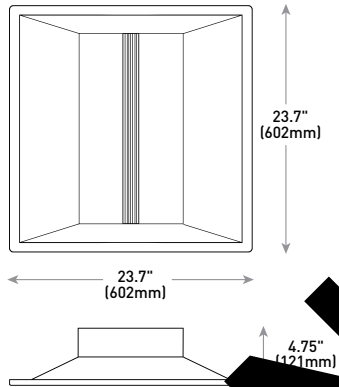

CR14

NOTE: Use of Expanded Junction Box will expand the depth to 6.5" (164mm)

CR22

NOTE: Use of Expanded Junction Box will expand the depth to 6.7" (170mm)

PRELIMINARY