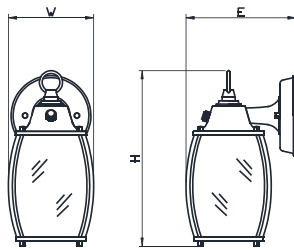

3-4011

Wall Mount, Outdoor

Features

Housing

Die-cast Aluminum with Powder Coated Finish
Finish Option: -05 Black, -08 Gray

Optical

Frosted Glass Shade

Electrical

High Power Factor, Low THD

Lamp

Built-in LED Module: More Color Temperature Option 3000K, 4000K
Photo Cell Option

Certification

UL/cUL, ETL/cETL Listed, Suitable for Wet Locations

Built-in LED Type

Model	Input Voltage	Input Wattage	LED CT/CRI	Lumen (TYP)	Finish/Shade	Dimension (H x W X E)	Energy Star
3-4011D-3000K-05	120V	11W	3000K / 80	600	Black/Glass	10.3" x 6.5" x 6.0"	Yes
3-4011D-4000K-05	120V	11W	4000K / 80	600	Black/Glass	10.3" x 6.5" x 6.0"	Yes

Order Code: -PC Photo Cell