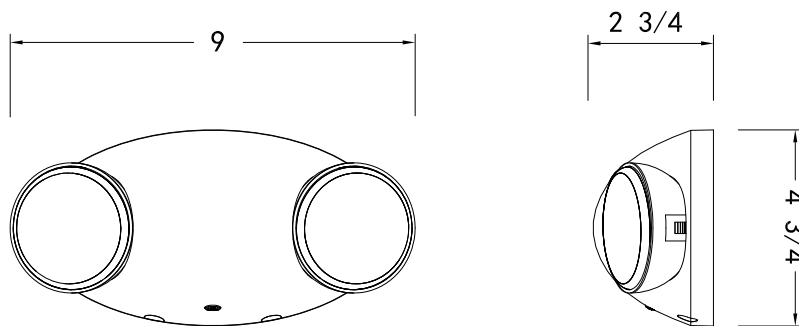

Project Name:

Part Number:

Type:

EXIT & EMERGENCY SERIES

EXL EMERGENCY LIGHTS

407-478-3759
www.ilp-inc.com

FEATURES

- Dual-voltage input 120V/277V
- Optional (-SD) Self Diagnostic versions available
- Standard and High Output models feature a maintenance-free NiCad battery
- (-RC) Remote-Capable model features a maintenance-free NiMH battery
- Injection-molded, high-impact, UV-stabilized, UL94 V-0 thermoplastic construction in white
- Optional (-RC) Remote-Capable version supports up to two single or one double High-Output lighting heads
- Universal J-box pattern knock-out
- Universal mounting plate with quick-connect feature
- Fully adjustable glare-free lamp heads
- Two factory-installed LED lamp heads
 - Standard Output model includes two 0.6W heads
 - High Output model includes two 1.7W heads
- Temp rating: 60°-86°F (20°-30°C) damp-rated
- DOE and CEC Registered
- UL 924 Listed for damp location
- 5 year warranty on all electronics and housing
- Separate 5 year pro-rated warranty on the battery

ORDERING GUIDE:

MODEL	DESCRIPTION
EXL1-U-W5	Emergency Light, White Housing, with Battery Backup, 120V/277V, Standard Output
EXL1-U-WH	Emergency Light, White Housing, with Battery Backup, 120V/277V, High Output
EXL1-U-WH-SD	Emergency Light, white hsg, with Self-Diagnostic Battery Backup, 120/277V, High Output
EXL1-U-WH-RC ¹	Emergency Light, White Housing, with Battery Backup, 120V/277V, High Output and Remote-Capable
EXL1-U-WH-RC-SD ¹	Emergency Light, white hsg, with Self-Diagnostic Battery Backup, 120/277V, High Output, Remote-Capable