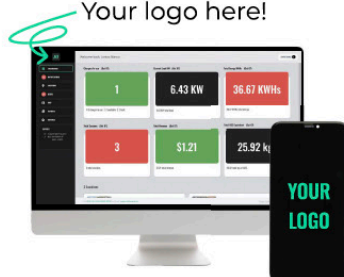

AmpUp is API ready!

Get AmpUp functionalities via software integration (APIs).

Your logo here!

- ✓ Consistent branding
- ✓ Consistent end to end user experience (your own app, key cards/ fobs, booking/ billing/ rewards systems)