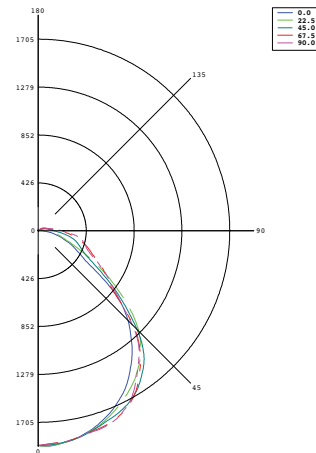

CATALOG NUMBER	
PROJECT NAME	TYPE
VOLTAGE	LAMPS

DEEP NARROW WRAP

COMMERCIAL T5HO & T8

MOUNTING OPTIONS

- Surface Mount
- Pendant
- Dual Point

FWN-1042-E-T8

Luminaire Properties

Number of Lamps:	2
Lumens Per Lamp:	3000
Input Watts:	57
Distribution:	Direct
Symmetry:	Quadrilateral
Photometric Type:	Type C
Luminous Shape:	Rectangle
Units:	Feet
Luminous Dimensions:	4.0
0-180 Axis:	0.70
90-270 Axis:	0.11
Height:	0.11

Zonal Lumen Summary

Zone	Lumens	% Lamp	% Fixture
0-30	1507	25	28
0-40	2472	41	47
0-60	4073	68	77
0-90	5069	84	96
90-120	189	3	4
90-150	226	4	4
90-180	235	4	4
0-180	5303	88	100

Candela Plot

Coefficients of Utilization