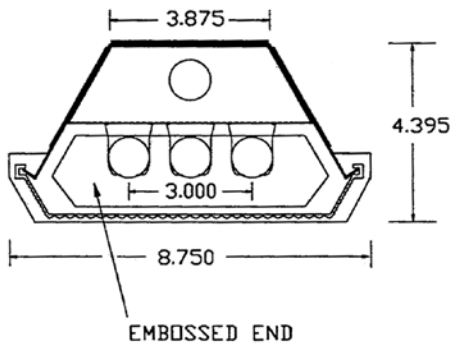

CATALOG NUMBER	
PROJECT NAME	TYPE
VOLTAGE	LAMPS

DEEP NARROW WRAP

COMMERCIAL T5HO & T8

MOUNTING OPTIONS

- Surface Mount
- Pendant
- Dual Point

FWN-1042-E-T8

Luminaire Properties

Number of Lamps:	2
Lumens Per Lamp:	3000
Input Watts:	57
Distribution:	Direct
Symmetry:	Quadrilateral
Photometric Type:	Type C
Luminous Shape:	Rectangle
Units:	Feet
Luminous Dimensions:	4.0
0-180 Axis:	0.70
90-270 Axis:	0.11
Height:	0.11