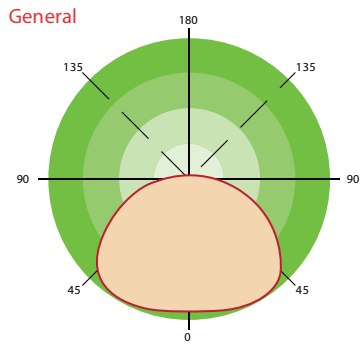

Photometrics

DLC Listed Models

System Watt	Voltage	CCT	DLC NO	DLC Classification
60W	120-277V	4000K	CPG-60W-40K-[BlanK,M]	Premium
60W	120-277V	5000K	CPG-60W-50K-D-[BlanK,M]	Premium

Note: Only Above Models are Currently DLC Listed