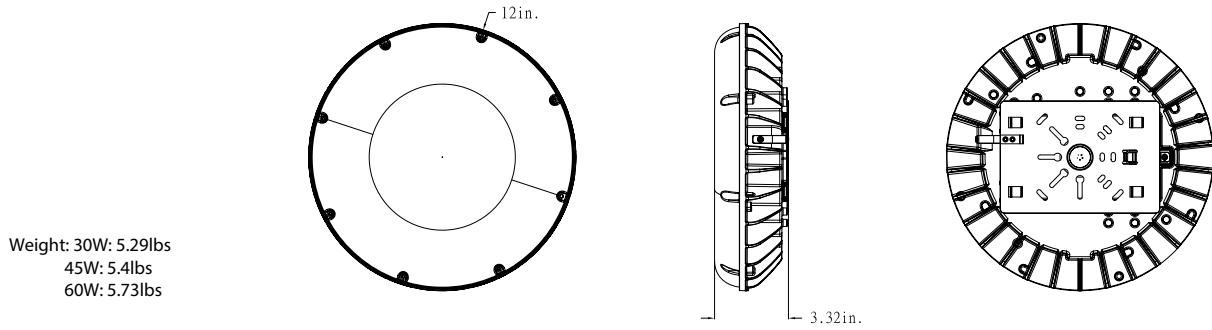

Product Dimensions