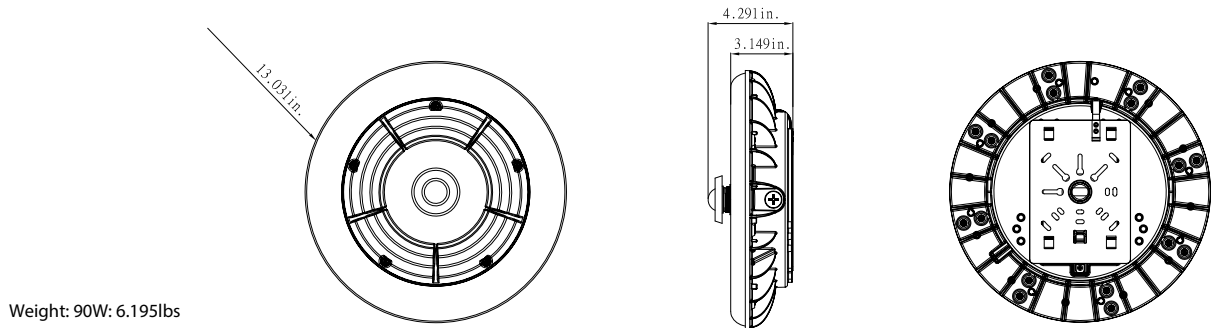

Product Dimensions