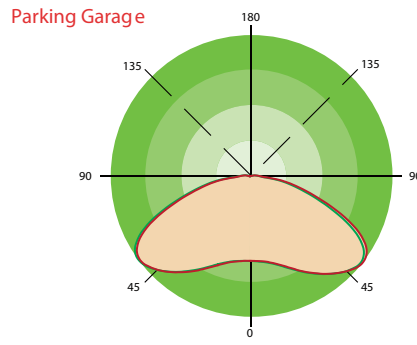

Performance Data

5000K		
LED Watts	Lumens	LPW
30W	3,600 lm	120 lm/W
45W	5,000 lm	111 lm/W
60W	7,100 lm	118 lm/W
90W	11,600 lm	129 lm/W

4000K		
LED Watts	Lumens	LPW
30W	3,500 lm	117 lm/W
45W	4,900 lm	109 lm/W
60W	7,000 lm	117 lm/W
90W	11,400 lm	127 lm/W

Ordering Information *Example: CPG-45W-50K*

(Optional)

Model	Wattage	Voltage	CCT	Dimmable	Finish	Controls
CPG Canopy CPG Series	30W 45W 60W 90W	Blank 120-277V	40K 4000K 50K 5000K	Blank Non-Dimmable B Dimmable	Blank White B Black D Dark Bronze	M Motion Sensor EM Emergency Battery

Product Dimensions

Photometrics

DLC Listed Models

System Watt	Voltage	CCT	DLC NO	DLC Classification
60W	120-277V	4000K	CPG-60W-40K-[BlanK,M]	Premium
60W	120-277V	5000K	CPG-60W-50K-D-[BlanK,M]	Premium

Note: Only Above Models are Currently DLC Listed