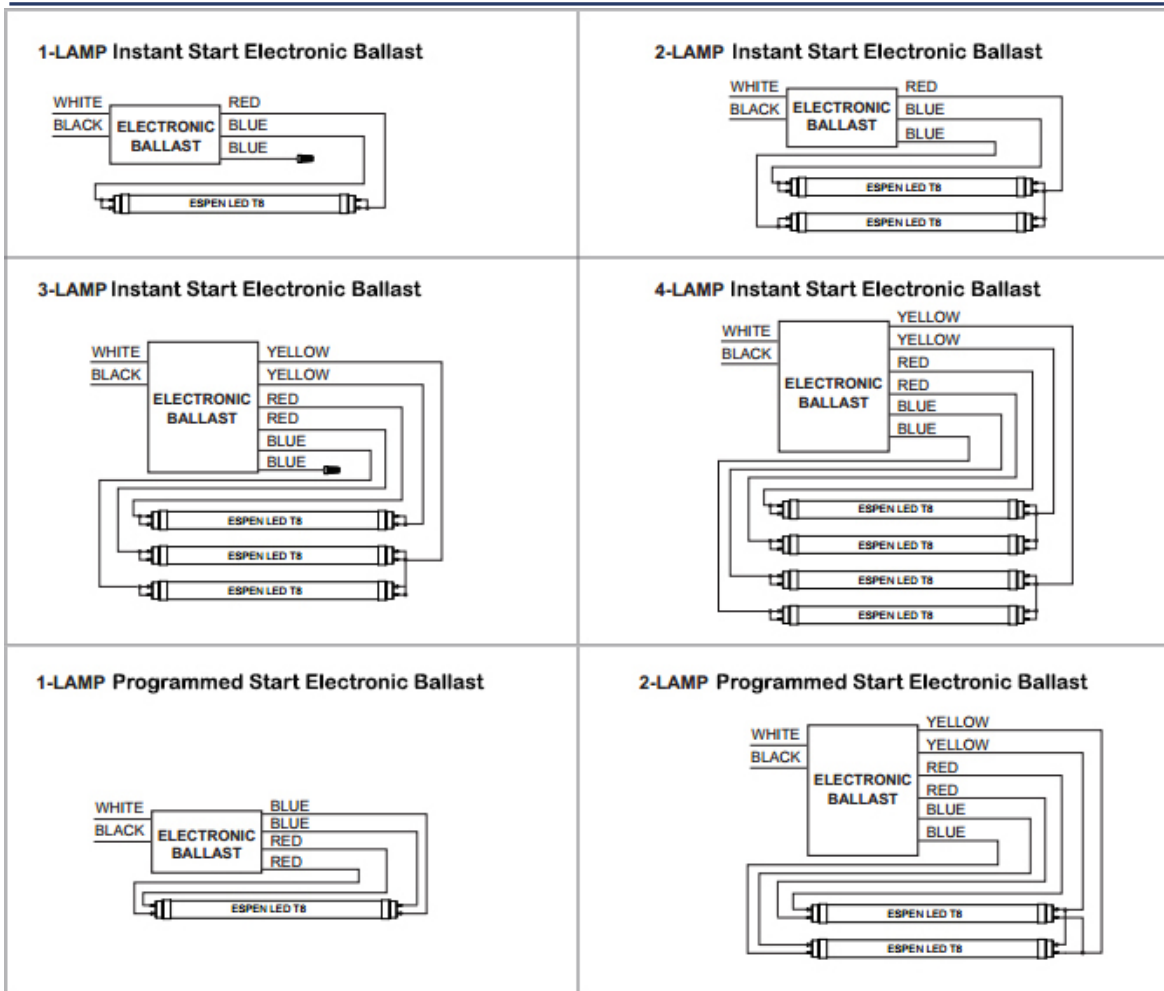

* EMERGENCY BALLAST RESTRICTIONS

RetroFlex™
LED T8 LAMP • Simplicity.
Commercial Grade LED T8 Lamp

Specification Data

Order Code	Length	Lamp Wattage	System Wattage	CCT	Initial Lumens	CRI	Beam Angle	Lamp Efficacy	System Efficacy	Life
L48T8/830/12G-EB	48	12	13	3000K	1950	80+	325	163	150	50000
L48T8/835/12G-EB	48	12	13	3500K	1950	80+	325	163	150	50000
L48T8/840/12G-EB	48	12	13	4000K	1950	80+	325	163	150	50000
L48T8/850/12G-EB	48	12	13	5000K	1950	80+	325	163	150	50000

System Performance

Lamp Model	Low Ballast Factor				High Ballast Factor			
	Lamp Power	System Power	Lumen Output	Lamp Efficacy	Lamp Power	System Power	Lumen Output	Lamp Efficacy
L48T8/830/12G-EB	9	11	1575	175	16	18	2560	160
L48T8/835/12G-EB	9	11	1575	175	16	18	2560	160
L48T8/840/12G-EB	9	11	1575	175	16	18	2560	160
L48T8/850/12G-EB	9	11	1575	175	16	18	2560	160

Wiring diagram

DLC Information

Order Code	DLC Product ID	DLC Product Model	DLC Version
L48T8/830/12G-EB	PVSFJ000	L48T8/830/12G-EB (-aa)	5.1
L48T8/835/12G-EB	PDEBRZK7	L48T8/835/12G-EB (-aa)	5.1
L48T8/840/12G-EB	PRFKSRXZ	L48T8/840/12G-EB (-aa)	5.1
L48T8/850/12G-EB	PJHNALKB	L48T8/850/12G-EB (-aa)	5.1