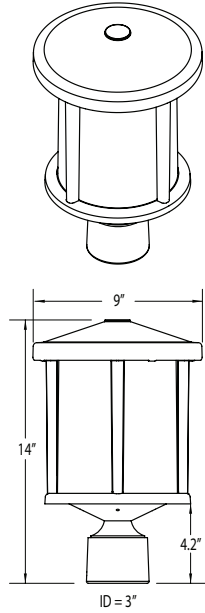

## OUTDOOR POST FIXTURE S52T

## OUTDOOR DECORATIVE MARLEX®

Wave Lighting's New Artisan Collection adds a stylish look to any outdoor space. Wave Lighting's S52T fits on a 3" diameter pole (sold separately).

GUIDE CODE: S52TF-BK

CALL FOR PHOTOMETRIC INFORMATION

ITEM #	DIFFUSER	LIGHT SOURCE	CCT	COLOR
S52T	ACRYLIC C-Clear F-Frosted	<b>E26 MEDIUM BASE</b>	C-4K W-3K	BK-Black WH-White BZ-Bronze
		(1) 60W MAX Medium Base <b>LE26-9.5W 800lm (E26 LED Lamp) †</b>		
		<b>120V LIGHTWAVE LED</b>		
		<b>LR12-13W 1000lm 80CRI</b> <b>LT12-12W 1040lm 90CRI</b>		