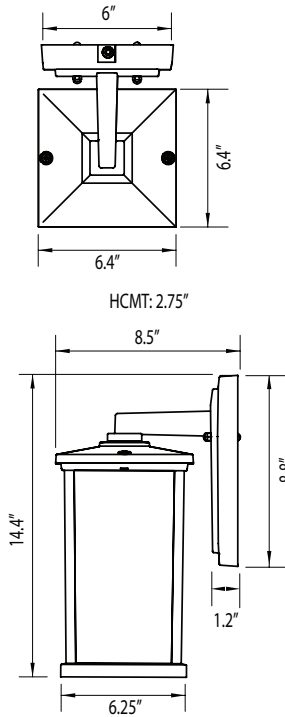

OUTDOOR WALL FIXTURE S51V

OUTDOOR DECORATIVE MARLEX®

Wave Lighting's New Artisan Collection adds a stylish look to any outdoor space. Wave Lighting's S51V is designed for wall applications and mounting hardware is included. Options include Photocell.

LED SOURCE OPTIONS

LIGHTWAVE LED - LR/LT

- 120V, 50/60 Hz
- AC Driver-On-Board Array
- Estimated 50,000 Hrs L₇₀
- Low Flicker (LT models)
- Surge Supression
- Dimmable (see compatible dimmer list)
- High Efficacy LED Light Source
- 3000K or 4000K CCT 80 or 90CRI
- 5 Year Warranty
- UL Listed & Energy Star

E26 MEDIUM BASE - LE26

- 120V, 50/60Hz
- "Screw-In" Medium Base A19/E26 LED Lamp
- Estimated 15,000 Hrs L₇₀
- Low Flicker (3K models)
- Dimmable (see compatible dimmer list)
- 3000K CCT 90CRI or 4000K CCT 80CRI
- 3 Year Warranty
- UL Listed & Energy Star

SPECIFICATIONS

- Black, White, & Bronze
- Composite Construction
- Clear or Frosted Acrylic Diffuser
- Wall Mount Only
- Minimum Starting Temp -20°F
- UL Listed for Wet Locations

BK BLACK

WH WHITE

BZ BRONZE

GUIDE CODE: S51VF-BK-PC

CALL FOR PHOTOMETRIC INFORMATION

ITEM #	DIFFUSER	LIGHT SOURCE	CCT	COLOR	OPTIONS
S51V	ACRYLIC C-Clear F-Frosted	E26 MEDIUM BASE	C-4K W-3K	BK-Black WH-White BZ-Bronze	PC-Photocell
		(1) 60W MAX Medium Base LE26-9.5W 800lm (E26 LED Lamp) ★			
		120V LIGHTWAVE LED			
		LR12-13W 1000lm 80CRI ★ LT12-12W 1040lm 90CRI			

★ Lamp included. ★Energy Star qualified product.