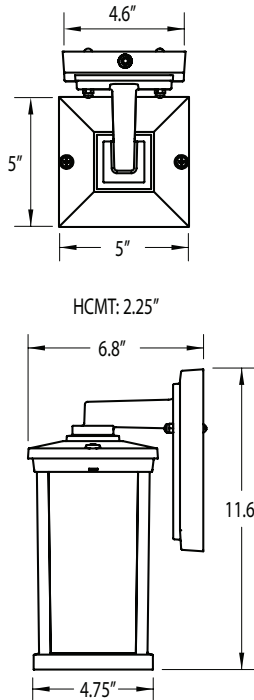

OUTDOOR WALL FIXTURE S51S

OUTDOOR DECORATIVE MARLEX®

Wave Lighting's New Artisan Collection adds a stylish look to any outdoor space. Wave Lighting's S51S is designed for wall applications and mounting hardware is included. Options include Photocell.

LED SOURCE OPTIONS

LIGHTWAVE LED - LR/LT

- 120V, 50/60 Hz
- AC Driver-On-Board Array
- Estimated 50,000 Hrs L₇₀
- Low Flicker (LT models)
- Surge Suppression
- Dimmable (see compatible dimmer list)
- High Efficacy LED Light Source
- 3000K or 4000K CCT 80 or 90CRI
- 5 Year Warranty
- UL Listed & Energy Star

E26 MEDIUM BASE - LE26

- 120V, 50/60Hz
- "Screw-In" Medium Base A19/E26 LED Lamp
- Estimated 15,000 Hrs L₇₀
- Low Flicker (3K models)
- Dimmable (see compatible dimmer list)
- 3000K CCT 90CRI or 4000K CCT 80CRI
- 3 Year Warranty
- UL Listed & Energy Star

SPECIFICATIONS

- Black, White, & Bronze
- Composite Construction
- Clear or Frosted Acrylic Lens
- Wall Mount Only
- Minimum Starting Temp -20°F
- UL Listed for Wet Locations

BK BLACK

WH WHITE

BZ BRONZE

GUIDE CODE: S51SF-BK-PC

CALL FOR PHOTOMETRIC INFORMATION

ITEM #	DIFFUSER	LIGHT SOURCE	CCT	COLOR	OPTIONS
S51S	ACRYLIC C-Clear F-Frosted	E26 MEDIUM BASE	C-4K W-3K	BK-Black WH-White BZ-Bronze	PC-Photocell
		(1) 60W MAX Medium Base LE26-9.5W 800lm (E26 LED Lamp) † ★			
		120V LIGHTWAVE LED			
		LR12-13W 1000lm 80CRI ★ LT12-12W 1040lm 90CRI			

† Lamp included. ★ Energy Star qualified product.