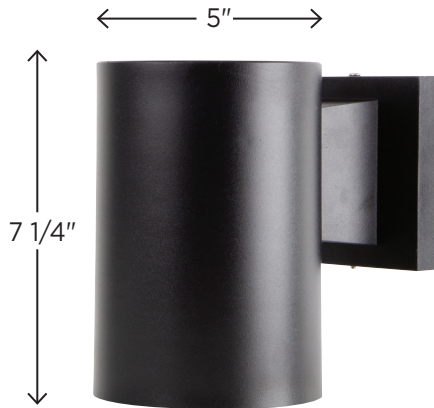

## OUTDOOR WALL FIXTURE S64W

## COMMERCIAL LIGHTING

**EXTENDS:**  
7 3/4"  
**H/CTR:**  
2 3/8"  
**BACKPLATE:**  
4 5/8" x 4 5/8"

Wave Lighting's S64W is a stylish choice for any outdoor space. Fixture is constructed of aluminum. Wave Lighting's S64W is designed for wall applications. Mounting hardware is included.

### SPECIFICATIONS

- Black or Bronze
- Aluminum Housing
- Mounting Hardware Included
- Open Bottom
- Wall Mount Only
- Minimum Starting Temp -20°F
- Dark Sky Friendly
- UL Listed for Wet Locations