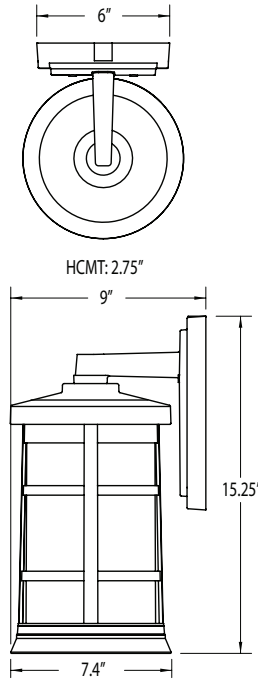

OUTDOOR WALL FIXTURE S50V

OUTDOOR DECORATIVE MARLEX®

Wave Lighting's New Artisan Collection adds a stylish look to any outdoor space. Wave Lighting's S50V is designed for wall applications and mounting hardware is included. Options include Photocell.