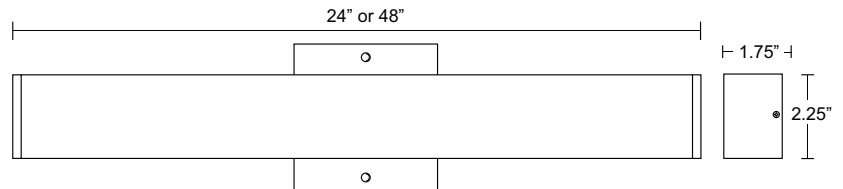

LED VANITY LIGHT 193/195FM

INDOOR DECORATIVE

WH WHITE

Wave Lighting's 193FM and 195FM add a contemporary look to any interior space. This fixture is available in 120 Volt INTEGRATED LED. Wave Lighting's 193FM and 195FM are designed for Wall applications. Mounting hardware is included.

GUIDE CODE: 193FM-L25-WH

CALL FOR PHOTOMETRIC INFORMATION

| ITEM # | LENS | LIGHT SOURCE | CCT | COLOR |
|----------|------------------|----------------------|-----|----------|
| 193FM 2' | ACRYLIC White | 120V INTEGRATED LED | 3K | WH-White |
| | | L25-25W 1700lm 80CRI | | |
| 195FM 4' | ACRYLIC White | L45-45W 3000lm 80CRI | | |