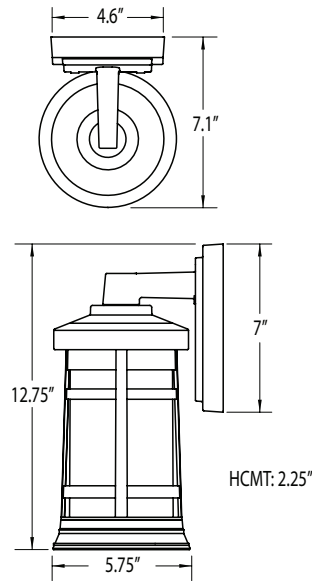

OUTDOOR WALL FIXTURE S50S

OUTDOOR DECORATIVE MARLEX®

Wave Lighting's New Artisan Collection adds a stylish look to any outdoor space. Wave Lighting's S50S is designed for wall applications and mounting hardware is included. Options include Photocell.