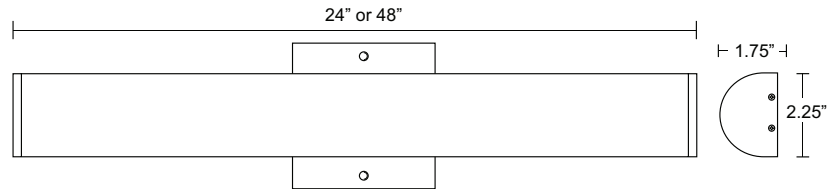

LED VANITY LIGHT 190/192FM

INDOOR DECORATIVE

Wave Lighting's 190FM and 192FM add a contemporary look to any interior space. This fixture is available in 120 Volt INTEGRATED LED. Wave Lighting's 190FM and 192FM are designed for Wall applications. Mounting hardware is included.