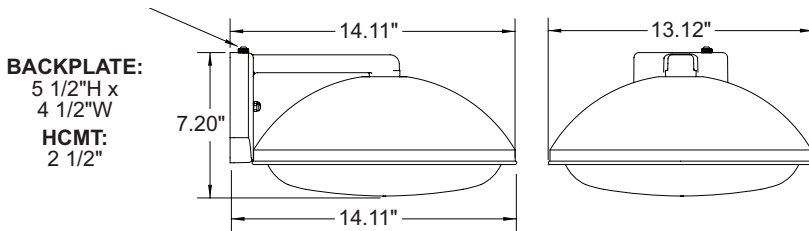

SPECIFICATIONS

- Bronze Powdercoated Aluminum Body
- Mounting Hardware Included
- Clear Acrylic Diffuser
- Photocell Included
- Wall Mount
- Minimum Starting Temp -20°F
- ETL Listed for Wet Locations
- Non-Dimmable