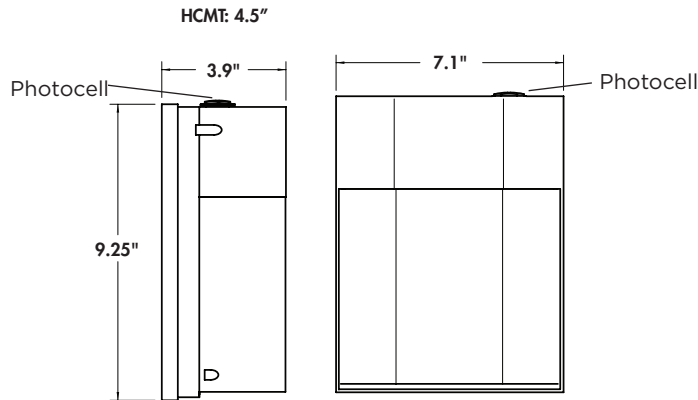

### SPECIFICATIONS

- Bronze Housing
- Mounting Hardware Included
- Frosted Polycarbonate Diffuser
- Photocell Included
- Wall Mount Only
- Minimum Starting Temp -20°F
- Hose Down - IP65 Rated
- ETL Listed for Wet Locations