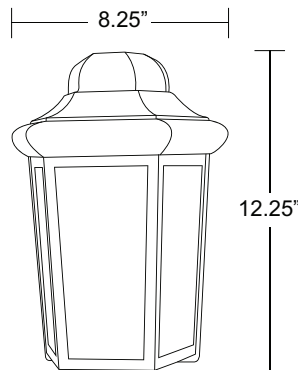

OUTDOOR WALL FIXTURE 230FM **OUTDOOR DECORATIVE MARLEX®**

EXTENDS:
4"
H/CTR:
5 1/2"
BACKPLATE:
6 1/2" x 10 3/4"

This non-corrosive, composite lighting fixture adds a stylish look to any outdoor space. This outdoor lighting fixture is designed for wall mount applications and mounting hardware is included. Options include photocell and occupancy sensor. Made in USA.