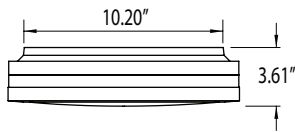

## COMMERCIAL LIGHTING

SCAN FOR VIDEO

Wave Lighting's 169FM adds a modern look to any outdoor space. This fixture is ETL Listed and IP65 rated. The 169FM is double gasketed with a twist-lock lens for a water and bug-proof tight seal. Wave Lighting's 169FM is designed for wall or ceiling applications and mounting hardware is included.