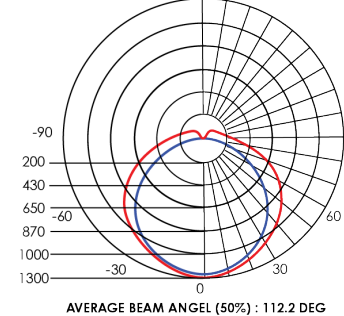

Lumen Intensity Graph:
E4SLA40D4-840