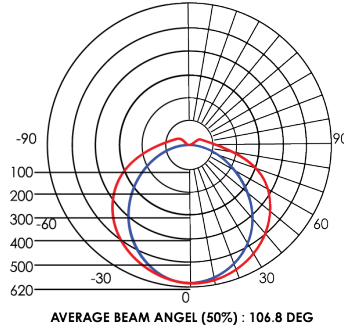

PHOTOMETRIC DATA

Model: E4SLA20D2-840
 Test Report: E4SLA20D2-840.ies
 CCT: 5000
 Lamp Type: LED
 Lumens: 4400 LM
 Input Watts: 20 W
 Efficacy: 118 LM/W
 BUG: B1-U3-G1

Lumen Intensity Graph:
E4SLA20D2-840

Model: E4SLA20D2-83550
 Test Report: E4SLA20D2-83550.ies
 CCT: 5000
 Lamp Type: LED
 Lumens: 4400 LM
 Input Watts: 20 W
 Efficacy: 118 LM/W
 BUG: B1-U3-G1

Lumen Intensity Graph:
E4SLA20D2-83550

Model: E4SLA40D4-840
 Test Report: E4SLA40D4-840.ies
 CCT: 5000
 Lamp Type: LED
 Lumens: 4950 LM
 Input Watts: 40 W
 Efficacy: 118 LM/W
 BUG: B2-U3-G2