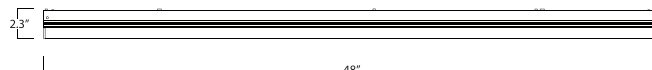

Lumen Maintenance

Housing Type	Ambient Temperature	TM-21 Lumen Maintenance (50,000 hours)	Theoretical L70 (hours)
1x4	25°C	>89.9%	54,000
2x2	25°C	>89.9%	54,000
2x4	25°C	>89.9%	54,000

Dimensions

- 2 Ft Profile** | E4SLA20D2-840; E4SLA20D2-83550
- 4 Ft Profile** | E4SLA40D4-840; E4SLA40D4-83550
- 8 Ft Profile** | E4SLA80D8-840; E4SLA80D8-83550