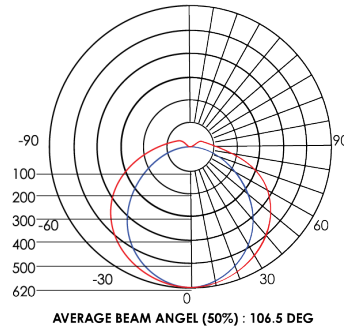

PHOTOMETRIC DATA

Model: E4SLA20D2-840
Test Report: E4SLA20D2-840.ies
CCT: 5000
Lamp Type: LED
Lumens: 4400 LM
Input Watts: 20 W
Efficacy: 118 LM/W
BUG: B1-U3-G1

Lumen Intensity Graph:
E4SLA20D2-840