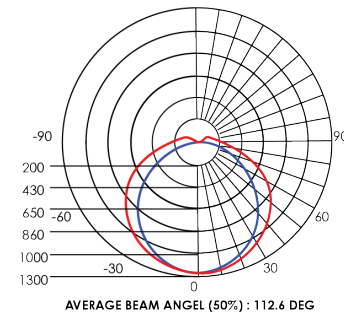

PHOTOMETRIC DATA

Model: E4SLA20D2-840
 Test Report: E4SLA20D2-840.ies
 CCT: 5000
 Lamp Type: LED
 Lumens: 4400 LM
 Input Watts: 20 W
 Efficacy: 118 LM/W
 BUG: B1-U3-G1

Lumen Intensity Graph:
E4SLA20D2-840

Model: E4SLA20D2-83550
 Test Report: E4SLA20D2-83550.ies
 CCT: 5000
 Lamp Type: LED
 Lumens: 4400 LM
 Input Watts: 20 W
 Efficacy: 118 LM/W
 BUG: B1-U3-G1

Lumen Intensity Graph:
E4SLA20D2-83550

Model: E4SLA40D4-840
 Test Report: E4SLA40D4-840.ies
 CCT: 5000
 Lamp Type: LED
 Lumens: 4950 LM
 Input Watts: 40 W
 Efficacy: 118 LM/W
 BUG: B2-U3-G2

Lumen Intensity Graph:
E4SLA40D4-840

Model: E4SLA40D4-83550
 Test Report: E4SLA40D4-83550.ies
 CCT: 5000
 Lamp Type: LED
 Lumens: 4950 LM
 Input Watts: 40 W
 Efficacy: 118 LM/W
 BUG: B2-U3-G2v

Lumen Intensity Graph:
E4SLA40D4-83550