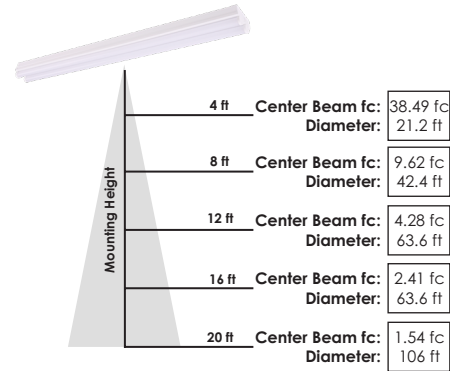

PHOTOMETRIC DATA

Model: E4SLA20D2-840
Test Report: E4SLA20D2-840.ies
CCT: 5000
Lamp Type: LED
Lumens: 4400 LM
Input Watts: 20 W
Efficacy: 118 LM/W
BUG: B1-U3-G1

Lumen Intensity Graph:
E4SLA20D2-840