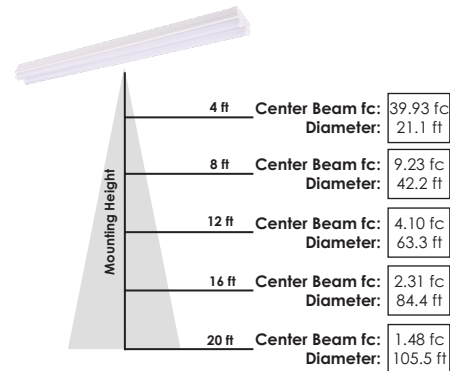

Lumen Intensity Graph:
E4SLA20D2-83550