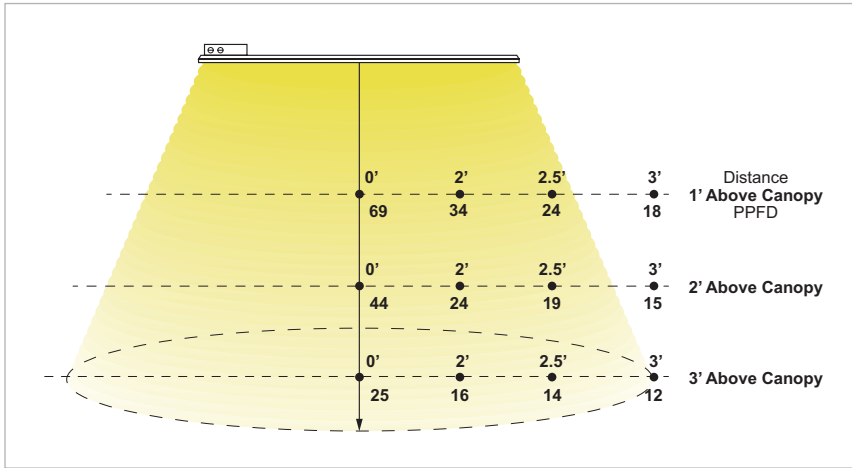

SPECIFICATIONS

	FPV14-A (1'X4')	FPV24-A (2'X4')
Light Uniformity (avg/min):	2.13	2.09
Light Uniformity (max/min):	3.09	2.99
PPFD Avg (400-700nm):	39.0 $\mu\text{mol}/\text{m}^2/\text{s}$	79.8 $\mu\text{mol}/\text{m}^2/\text{s}$
PPFD Max (400-700nm):	56.6 $\mu\text{mol}/\text{m}^2/\text{s}$	114.2 $\mu\text{mol}/\text{m}^2/\text{s}$
PPFD Min (400-700nm):	18.3 $\mu\text{mol}/\text{m}^2/\text{s}$	38.2 $\mu\text{mol}/\text{m}^2/\text{s}$
Lumens:	3917 lm	7658 lm
Color Temperature (CCT):	5000K	
CRI:	≥ 80	
Mounting Height:	24" to 36"	
Coverage Area:	Up to 2'x4'	Up to 3'x4'
Typical Power Consumption:	30W	60W
Input Voltage:	120-277VAC	
Operating Frequency:	50/60Hz	
Operating Temperature:	0°C to 40°C (32°F to 104°F)	
Dimming:	1-10V Dimming, 10-100% (FPV14-A) 0-10V Dimming, 0-100% (FPV24-A)	
Environment:	cETL Listed for Damp Locations	
Power Factor:	$\geq .90$	
Lifetime Rating (L70):	50,000 hrs	
Certifications:	cETL	
Warranty:	5 Years	

NOTE: All measurements taken at 24" above canopy over a 2'x4' coverage area.

DIMENSIONS

Model	L"	W"	H"
FPV14-A	47.8	11.8	2.2
FPV24-A	47.8	23.8	2.8

WEIGHT

Model	Packaged Weight	Installed Weight
FPV14-A	7.5 lbs (3.4kgs)	5.7 lbs (2.6kgs)
FPV24-A	13.5 lbs (6.1kgs)	10.9 lbs (4.9kgs)

ORDERING INFORMATION

Example: FPV24-A

Series/Configuration	Description
FPV14-A	30W, 1'x4' Flat Panel Veg LED
FPV24-A	60W, 2'x4' Flat Panel Veg LED

LIGHT DISTRIBUTION PERFORMANCE (FPV14-A)

Mounting height varies depending on the application.