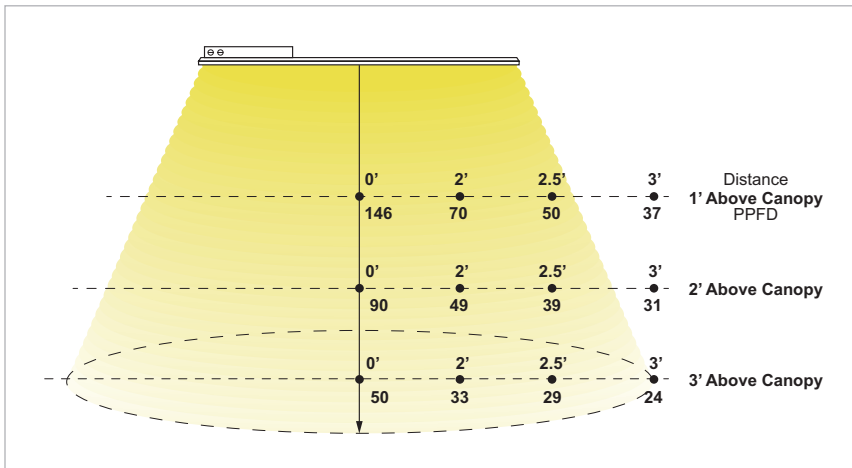

SPECIFICATIONS

	FPV14-A (1'X4')	FPV24-A (2'X4')
Light Uniformity (avg/min):	2.13	2.09
Light Uniformity (max/min):	3.09	2.99
PPFD Avg (400-700nm):	39.0 $\mu\text{mol}/\text{m}^2/\text{s}$	79.8 $\mu\text{mol}/\text{m}^2/\text{s}$
PPFD Max (400-700nm):	56.6 $\mu\text{mol}/\text{m}^2/\text{s}$	114.2 $\mu\text{mol}/\text{m}^2/\text{s}$
PPFD Min (400-700nm):	18.3 $\mu\text{mol}/\text{m}^2/\text{s}$	38.2 $\mu\text{mol}/\text{m}^2/\text{s}$
Lumens:	3917 lm	7658 lm
Color Temperature (CCT):	5000K	
CRI:	≥ 80	
Mounting Height:	24" to 36"	
Coverage Area:	Up to 2'x4'	Up to 3'x4'
Typical Power Consumption:	30W	60W
Input Voltage:	120-277VAC	
Operating Frequency:	50/60Hz	
Operating Temperature:	0°C to 40°C (32°F to 104°F)	
Dimming:	1-10V Dimming, 10-100% (FPV14-A) 0-10V Dimming, 0-100% (FPV24-A)	
Environment:	cETL Listed for Damp Locations	
Power Factor:	$\geq .90$	
Lifetime Rating (L70):	50,000 hrs	
Certifications:	cETL	
Warranty:	5 Years	

NOTE: All measurements taken at 24" above canopy over a 2'x4' coverage area.

DIMENSIONS

Model	L"	W"	H"
FPV14-A	47.8	11.8	2.2
FPV24-A	47.8	23.8	2.8

WEIGHT

Model	Packaged Weight	Installed Weight
FPV14-A	7.5 lbs (3.4kgs)	5.7 lbs (2.6kgs)
FPV24-A	13.5 lbs (6.1kgs)	10.9 lbs (4.9kgs)

ORDERING INFORMATION

Example: FPV24-A

Series/Configuration	Description
FPV14-A	30W, 1'x4' Flat Panel Veg LED
FPV24-A	60W, 2'x4' Flat Panel Veg LED

LIGHT DISTRIBUTION PERFORMANCE (FPV14-A)

Mounting height varies depending on the application.

LIGHT DISTRIBUTION PERFORMANCE (FPV24-A)

Mounting height varies depending on the application.