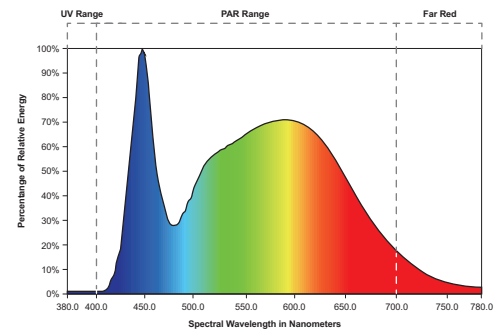

DIMENSIONS

Model	L"	W"	H"
FPV14-A	47.8	11.8	2.2
FPV24-A	47.8	23.8	2.8

WEIGHT

Model	Packaged Weight	Installed Weight
FPV14-A	7.5 lbs (3.4kgs)	5.7 lbs (2.6kgs)
FPV24-A	13.5 lbs (6.1kgs)	10.9 lbs (4.9kgs)

ORDERING INFORMATION

Example: FPV24-A

Series/Configuration	Description
FPV14-A	30W, 1'x4' Flat Panel Veg LED
FPV24-A	60W, 2'x4' Flat Panel Veg LED