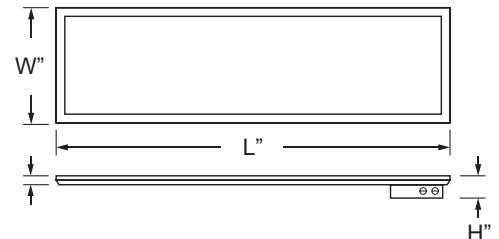

FLAT PANEL VEG

30W AND 60W LED FLAT PANELS

PERFECT FOR CLONE RACKS AND SMALL VEG ROOMS!

FEATURES

- Low profile, ideal for vertical grows
- Soft and uniform light distribution, 120° beam
- Full-spectrum, white LEDs outperform T5 fluorescents
- UV-stabilized PMMA optical lens efficiently delivers light to the plant canopy
- 1-10V Dimming (FPV14-A)
- 0-10V Dimming (FPV24-A)
- 120VAC Line cord with plug (10' length)
- 120-277VAC Input
- Available cable mounting kit (LPA-CMK) - Consult Factory
- cETL Listed for Damp Locations
- Five Year Warranty (Terms and Conditions Apply)

SPECIFICATIONS

	FPV14-A (1'X4')	FPV24-A (2'X4')
Light Uniformity (avg/min):	2.13	2.09
Light Uniformity (max/min):	3.09	2.99
PPFD Avg (400-700nm):	39.0 $\mu\text{mol}/\text{m}^2/\text{s}$	79.8 $\mu\text{mol}/\text{m}^2/\text{s}$
PPFD Max (400-700nm):	56.6 $\mu\text{mol}/\text{m}^2/\text{s}$	114.2 $\mu\text{mol}/\text{m}^2/\text{s}$
PPFD Min (400-700nm):	18.3 $\mu\text{mol}/\text{m}^2/\text{s}$	38.2 $\mu\text{mol}/\text{m}^2/\text{s}$
Lumens:	3917 lm	7658 lm
Color Temperature (CCT):	5000K	
CRI:	≥ 80	
Mounting Height:	24" to 36"	
Coverage Area:	Up to 2'x4'	Up to 3'x4'
Typical Power Consumption:	30W	60W
Input Voltage:	120-277VAC	
Operating Frequency:	50/60Hz	
Operating Temperature:	0°C to 40°C (32°F to 104°F)	
Dimming:	1-10V Dimming, 10-100% (FPV14-A) 0-10V Dimming, 0-100% (FPV24-A)	
Environment:	cETL Listed for Damp Locations	
Power Factor:	$\geq .90$	
Lifetime Rating (L70):	50,000 hrs	
Certifications:	cETL	
Warranty:	5 Years	

NOTE: All measurements taken at 24" above canopy over a 2'x4' coverage area.

DIMENSIONS

Model	L"	W"	H"
FPV14-A	47.8	11.8	2.2
FPV24-A	47.8	23.8	2.8

WEIGHT

Model	Packaged Weight	Installed Weight
FPV14-A	7.5 lbs (3.4kgs)	5.7 lbs (2.6kgs)
FPV24-A	13.5 lbs (6.1kgs)	10.9 lbs (4.9kgs)