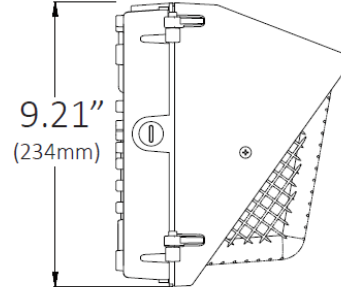

Series	80 MW Wattage	120MW Wattage	Color Temperature	Dimming	Voltage
LOC-WP-MWMCCT	25W 40W 60W 80W	60W 80W 100W 120W	3000K 4000K 5000K	Dimmable	LV = 120-277V

MEASUREMENTS