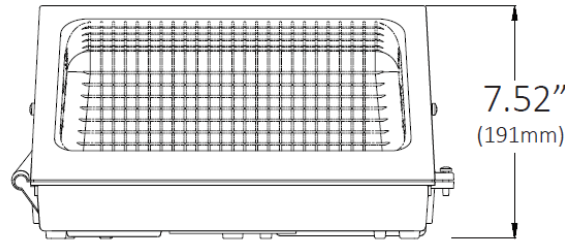

Series	80 MW Wattage	120MW Wattage	Color Temperature	Dimming	Voltage
LOC-WP-MWMCCT	25W 40W 60W 80W	60W 80W 100W 120W	3000K 4000K 5000K	Dimmable	LV = 120-277V

MEASUREMENTS