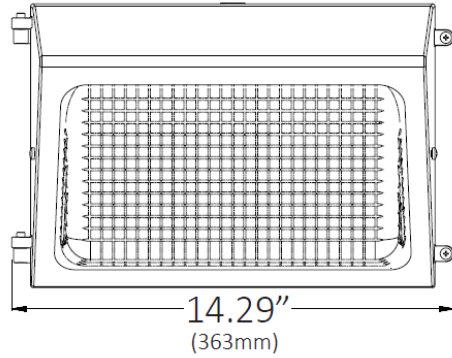

Series	80 MW Wattage	120MW Wattage	Color Temperature	Dimming	Voltage
LOC-WP-MWMCCT	25W 40W 60W 80W	60W 80W 100W 120W	3000K 4000K 5000K	Dimmable	LV = 120-277V

MEASUREMENTS