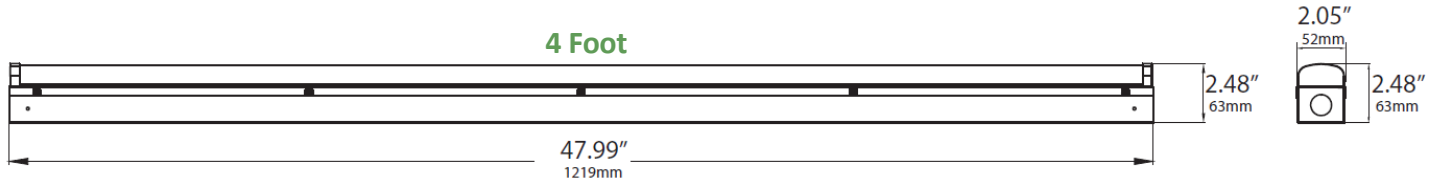

ELECTRICAL:

Available as 120-277V input. -20°C to 50°C, -4°F to 122°F

INSTALLATION & MOUNTING:

Hanging chain or surface mount options.

CONTROLS & DIMMING:

0-10V dimming comes standard.

MODEL NUMBER – 3,500K 4,000K 5,000K	WATTAGE	LUMENS	EFFICACY	CRI	POWER FACTOR	THD	REPLACES
LOC-4FTSL-MW(20/30/40)MCCT(35/40/50)D-EC	20W	2,320LM	116LM/W	80	0.9	20%	2 pieces 17W T8 lamp or 2 pieces 32W T8 lamp
LOC-4FTSL-MW(20/30/40)MCCT(35/40/50)D-EC	30W	3,480LM	116LM/W	80	0.9	20%	2 pieces 17W T8 lamp or 2 pieces 32W T8 lamp
LOC-4FTSL-MW(20/30/40)MCCT(35/40/50)D-EC	40W	4,742.84LM	117.13LM/W	80	0.9	20%	2 pieces 17W T8 lamp or 2 pieces 32W T8 lamp

Series	Size	4FT Wattage	8FT Wattage	Color Temperature	Dimming	Style
LOC-SL EC	4FT = 4 foot 8FT = 8 foot	20W 30W 40W	40W 60W 80W	3500K 4000K 5000K	D = Dimmable	EC = Economic

MEASUREMENTS

MODEL	QUANTITY	WEIGHT	UPC CODE
LOC-4FTSL-MW(20/30/40)MCCT(35/40/50)D-EC	1	lbs	00810050941266
LOC-8FTSL-MW(40/60/80)MCCT(35/40/50)D-EC	1	lbs	00810050941273