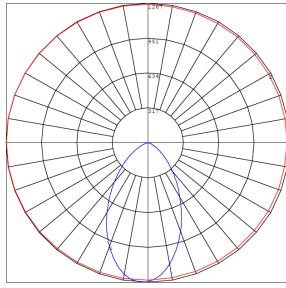

Photometrics: FLV12-6W

BUG Rating: B1-U1-G0