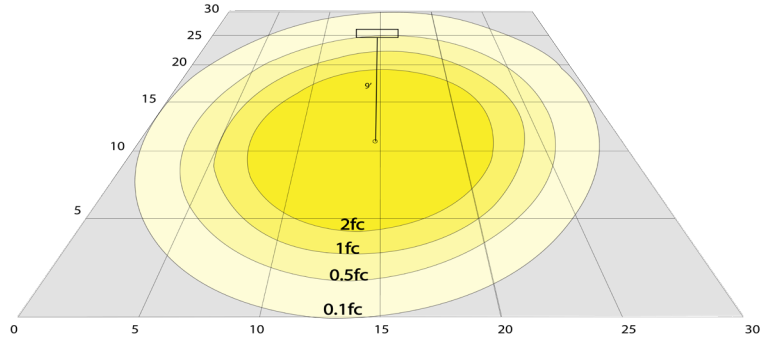

Other Models:

- 12W | 1200LM | FLV12-12W-30K
- 12W | 1300LM | FLV12-12W-50K
- 24W | 2200LM | FLV12-24W-30K
- 24W | 2500LM | FLV12-24W-50K
- 32W | 3200LM | FLV12-32W-30K
- 32W | 3500LM | FLV12-32W-50K

Photometrics: FLV12-6W

BUG Rating: B1-U1-G0

6W 3000K, Area 30'x 30' Mounting Height: 9'

Other Views:

Side View

Front View

Back View

Performance Table: FLV12-6W

MODEL NO.	Wattage	Voltage	Lumens	Color Temp.	BUG Rating	LPW
FLV12-6W-30K	6W	12V	500LM	3000K	B1-U1-G0	100
FLV12-6W-50K	6W	12V	550LM	5000K	B1-U1-G0	91