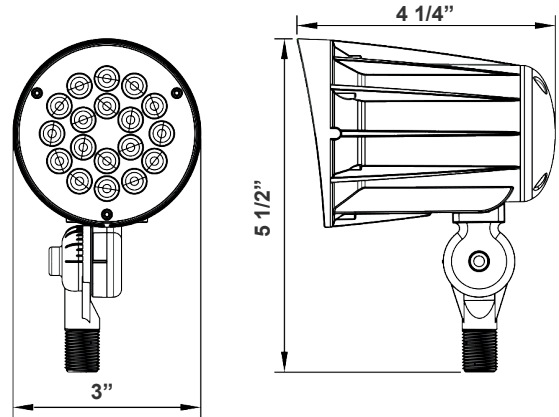

FLV12 SERIES OUTDOOR LIGHTING

FLV12-6W-30K
FLV12-6W-50K

Selection:

Customer Name: _____

Project Name: _____

Note: _____

Type: _____

5 1/2" (H) x 3" (W) x 4 1/4" (D)

The fixture has classic traditional appearance, professional light distribution design, 90-degree beam angle, ideal for park landscaping, garden, architectural landscape lighting, suitable for wet locations

Electrical:

- Voltage: 12V AC/DC
- Power Factor: >0.9
- Wattage: 6W
- Input current: 1A Max
- Efficacy: 100/ 91 LPW

Mechanical:

- Die-cast Aluminum Housing with Powder Coat Finish (Dark Bronze)
- Solid State Lighting Technology for Long Life, No Maintenance Needed and High-Efficiency
- High Conductive Aluminum LED Board
- 8-1/2" PC Spike Included
- 1/2" Threaded Knuckle Stem
- IP Rating: IP65
- Operating Temperature: -40°F to 104°F
- Suitable for Wet Locations
- Rotatable Shroud with Set Screw
- 7-Year Warranty