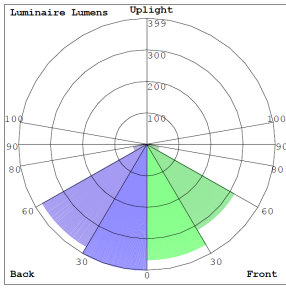

Photometrics: FLV12-6W

BUG Rating: B1-U1-G0