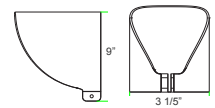

FL-SH1
9" x 3 1/5"

Example:

1. FLV12-6W-30K-D-KN (FOR FLV12 6W 30K FIXTURE 12V)
2. FLV12-6W-30K-D-KN (FOR FLV12 6W 30K FIXTURE 12V)
   FL-SH1 (Fits FLD2-15W, FLV12-6W)

WESTGATE

Phone: (877) 805-2252 | Fax: (877) 805-2252
www.westgatemfg.com