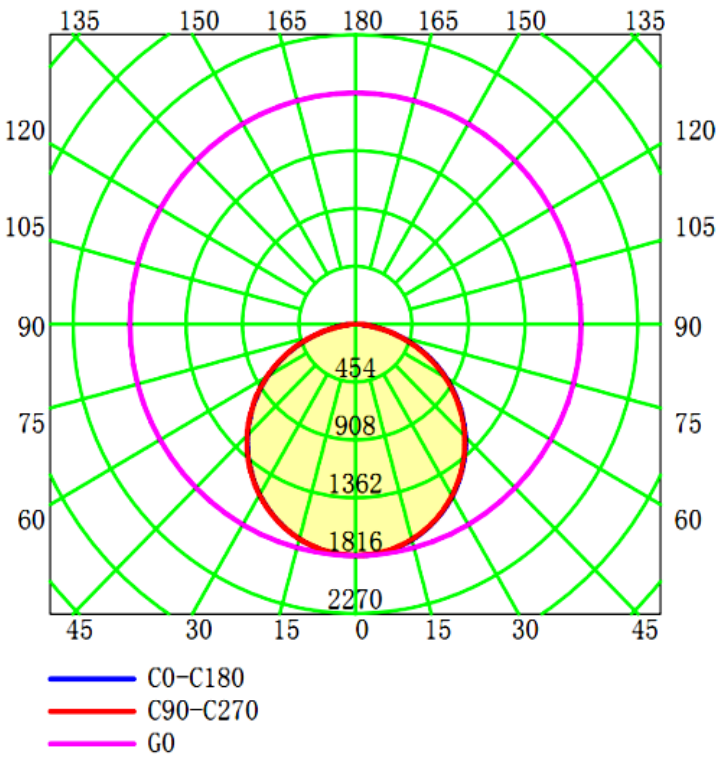

HOUSING SPECIFICATIONS:

- White Aluminum housing
- Operating temperature: -13°F ~ 104°F
- Lifespan: 50,000 hrs.
- IP rating: IP20

CERTIFICATIONS: ETL

MODEL	WATTS UP/DOWN	VOLTAGE	LUMENS UP/DOWN	COLOR TEMP
SCR-24D-50K-D	50W	120~277VAC	5267LM	5000K
SCR-24D-40K-D	50W	120~277VAC	5197LM	4000K
SCR-24D-35K-D	50W	120~277VAC	4771LM	3500K

LIGHTING SPECIFICATIONS:

- Dimming: 0~10V dimmable
- Lens: Polycarbonate
- Total lumens: 5267LM/5197LM/4771LM
- Color temperature: 5000K/4000K/3500K
- Color rendering index: >80
- Beam Angle: 112°

WARRANTY: 5 years

SCR-24D-50K-D
 SCR-24D-40K-D
 SCR-24D-35K-D

LED ROUND SUSPENDED LIGHTS(UP/DOWN)

PHOTOMETRIC CHART:

MODEL	WATTS UP/DOWN	VOLTAGE	LUMENS UP/DOWN	COLOR TEMP
SCR-24D-50K-D	50W	120~277VAC	5267LM	5000K
SCR-24D-40K-D	50W	120~277VAC	5197LM	4000K
SCR-24D-35K-D	50W	120~277VAC	4771LM	3500K