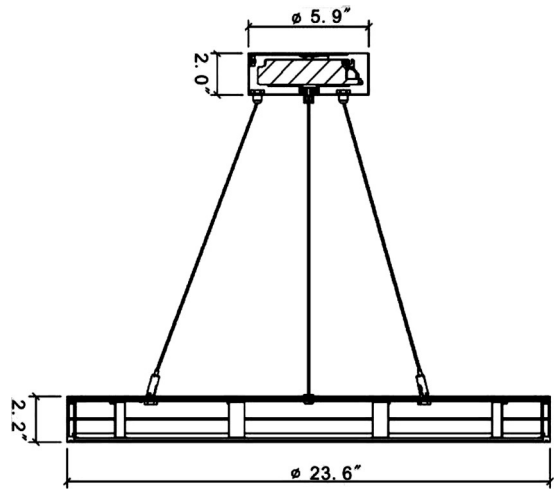

Suspended version

Ceiling mount version

DOWN LIGHT
Quick Ship

or

UP/DOWN LIGHT
See Option

SCR-24D-50K-D
SCR-24D-40K-D
SCR-24D-35K-D

DIMENSIONS:

LED ROUND SUSPENDED LIGHTS(UP/DOWN)