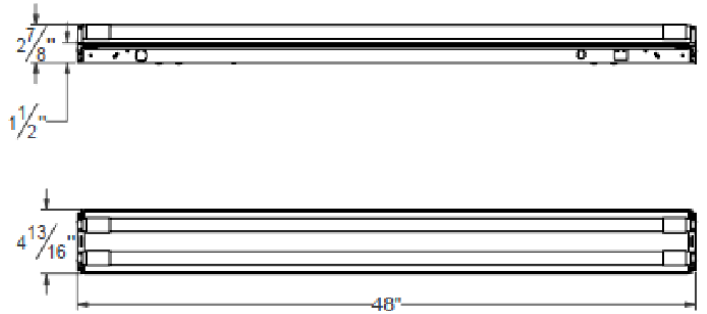

DIMENSIONS:

48"(L) x 4.81"(H) x 2.87"(W)

LRSL-4FT-2L-6PK

4FT LED-READY STRIP LIGHT

FEATURES:

- Direct AC input 120~277V for TYPE B (AC) T8 Lamps (not included)
- Housing: 22 gauge, Cold rolled steel
- Finish: White
- Lamp Channel: 2 Lamps (not included)
- End caps snap in for easy installation and maintenance
- Fixtures easily snap together for long continuous rows
- IP Rating: IP44, Suitable for damp locations