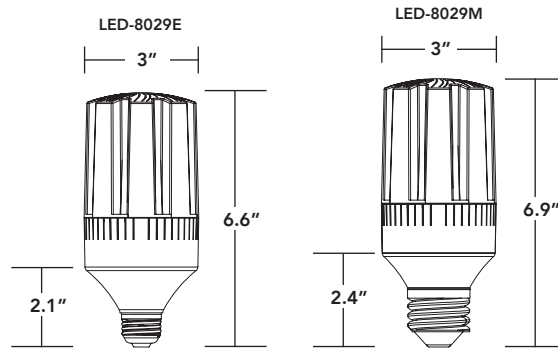

BOLLARD RETROFITS 360° OMNI DIRECTIONAL DESIGN

ORDERING GUIDE

PART #	UPC	REPLACES	WATTAGE	CCT	BASE
LED-8029E345-A-FW	84400606067	70W-100W-150W	12W-18W-24W	3000K/4000K/5000K	E26
LED-8029M345-A-FW	84400606068	70W-100W-150W	12W-18W-24W	3000K/4000K/5000K	EX39

347 VOLT OPTIONS FOR CANADA

PART #	UPC	REPLACES	WATTAGE	CCT	BASE
LED-8029E345C-A-FW	84400606069	70W-100W-150W	12W-18W-24W	3000K/4000K/5000K	E26
LED-8029M345C-A-FW	84400606070	70W-100W-150W	12W-18W-24W	3000K/4000K/5000K	EX39

LUMENS: LED-8029E345-A-FW

WATTAGE	CCT	LUMENS
12W	3000K	1550
12W	4000K	1610
12W	5000K	1650
18W	3000K	2450
18W	4000K	2560
18W	5000K	2610
24W	3000K	3170
24W	4000K	3330
24W	5000K	3360

LUMENS: LED-8029M345-A-FW

WATTAGE	CCT	LUMENS
12W	3000K	1550
12W	4000K	1610
12W	5000K	1650
18W	3000K	2450
18W	4000K	2560
18W	5000K	2610
24W	3000K	3170
24W	4000K	3330
24W	5000K	3360

LIGHT EFFICIENT DESIGN HEADQUARTERS 188 S. Northwest Highway • Cary, IL 60013
INNOVATION & MANUFACTURING CENTER 30 Log Bridge Road, Building 200 • Middleton, MA 01949
847.380.3540 • led-llc.com