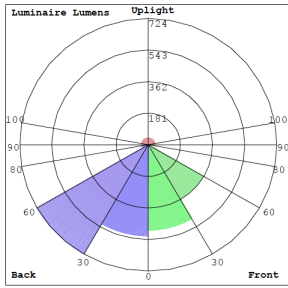

Photometrics: GL-24W

BUG Rating: B2-U2-G0