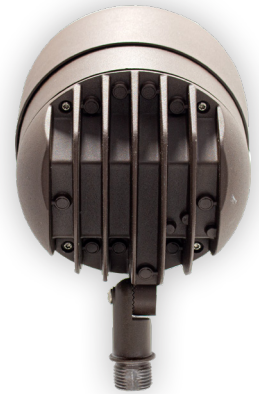

GL-24W-30K-BR
 GL-24W-40K-BR
 GL-24W-50K-BR

Customer Name: _____
 Project Name: _____
 Note: _____ | Type: _____

Selection:

6 3/4"(H) x 5"(W) x 5 1/2"(D)

The fixture has classic traditional appearance, professional light distribution design, 90-degree beam angle, ideal for park landscaping, garden, architectural landscape lighting, suitable for wet locations

Features

- Die-cast Aluminum Housing with Powder Coat Finish (Dark Bronze)
- 1/2" Threaded Knuckle Stem
- 7-Year Warranty
- Lens Type: Plaid Tempered Glass + Aluminum Reflectors

Technical Specifications

Applications:

- The fixture has classic traditional appearance, professional light distribution design, 90-degree beam angle, ideal for park landscaping, garden, architectural landscape lighting, suitable for wet locations

Other Models:

- 12W | 960LM | GL-12W-30K-BR
- 12W | 960LM | GL-12W-40K-BR
- 12W | 960LM | GL-12W-50K-BR

Photometrics: GL-24W

BUG Rating: B2-U2-G0

Area 30'x 30' Mounting Height: 9'

Other Views:

Side View

Front View