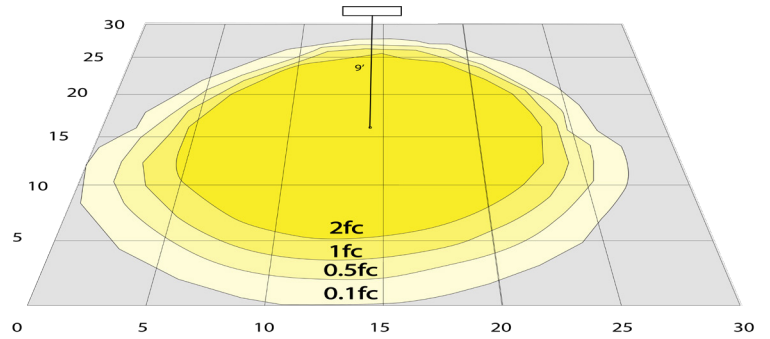

GL-24W-30K-BR
 GL-24W-40K-BR
 GL-24W-50K-BR

Customer Name: _____
 Project Name: _____
 Note: _____ | Type: _____

Selection:

6 3/4"(H) x 5"(W) x 5 1/2"(D)

The fixture has classic traditional appearance, professional light distribution design, 90-degree beam angle, ideal for park landscaping, garden, architectural landscape lighting, suitable for wet locations

Other Models:

- 12W | 960LM | GL-12W-30K-BR
- 12W | 960LM | GL-12W-40K-BR
- 12W | 960LM | GL-12W-50K-BR

Photometrics: GL-24W

BUG Rating: B2-U2-G0

Area 30'x 30' Mounting Height: 9'

Other Views:

Side View

Front View

Back View

Performance Table: GL-24W

MODEL NO.	Wattage	Voltage	Lumens	Color Temp.	BUG Rating	LPW
GL-24W-30K-BR	24W	120-277V	1920LM	3000K	B2-U2-G0	80
GL-24W-40K-BR	24W	120-277V	1920LM	4000K	B2-U2-G0	80
GL-24W-50K-BR	24W	120-277V	1920LM	5000K	B2-U2-G0	80