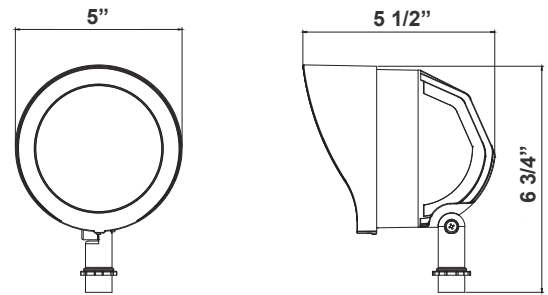

GL-24W-30K-BR
 GL-24W-40K-BR
 GL-24W-50K-BR

Customer Name: _____
 Project Name: _____
 Note: _____ | Type: _____

Selection:

6 3/4"(H) x 5"(W) x 5 1/2"(D)

The fixture has classic traditional appearance, professional light distribution design, 90-degree beam angle, ideal for park landscaping, garden, architectural landscape lighting, suitable for wet locations

Electrical:

- Voltage: 120-277V
- Power Factor: >0.92
- Wattage: 24W
- Efficacy: 80 LPW
- Operating Voltage: Max 900 mA, Max 36VDC

Mechanical:

- Die-cast Aluminum Housing with Powder Coat Finish (Dark Bronze)
- Solid State Lighting Technology for Long Life, No Maintenance Needed and High-Efficiency
- High Conductive Aluminum LED Board
- 1/2" Threaded Knuckle Stem
- IP Rating: IP65
- Operating Temperature: -4°F to 104°F
- Suitable for Wet Locations
- Rotatable Shroud with Set Screw
- 7-Year Warranty

Other Models:

- 12W | 960LM | GL-12W-30K-BR
- 12W | 960LM | GL-12W-40K-BR
- 12W | 960LM | GL-12W-50K-BR

Photometrics: GL-24W

BUG Rating: B2-U2-G0

Area 30'x 30' Mounting Height: 9'

Other Views:

Side View

Front View