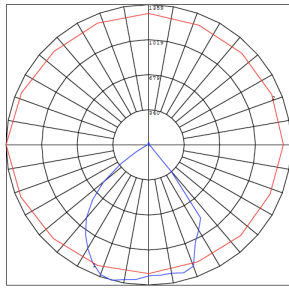

GL-24W-30K-BR
 GL-24W-40K-BR
 GL-24W-50K-BR

Customer Name: _____
 Project Name: _____
 Note: _____ | Type: _____

Selection:

6 3/4"(H) x 5"(W) x 5 1/2"(D)

The fixture has classic traditional appearance, professional light distribution design, 90-degree beam angle, ideal for park landscaping, garden, architectural landscape lighting, suitable for wet locations

Other Models:

- 12W | 960LM | GL-12W-30K-BR
- 12W | 960LM | GL-12W-40K-BR
- 12W | 960LM | GL-12W-50K-BR

Photometrics: GL-24W

BUG Rating: B2-U2-G0

Area 30'x 30' Mounting Height: 9'

Other Views:

Side View

Front View