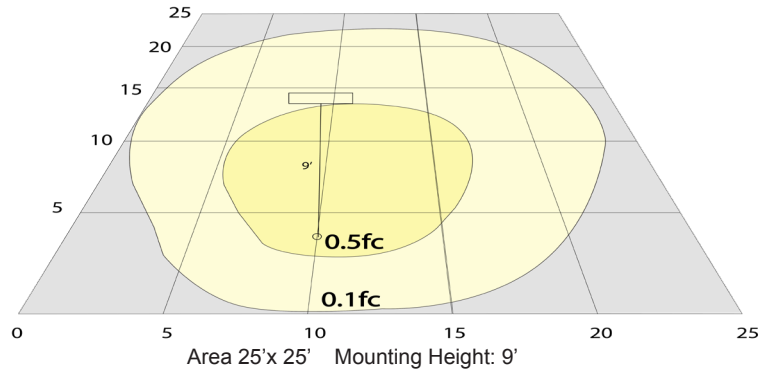

Other Models:

- 12W | 650LM | LRS-H-MCT-C90-WH
- 12W | 650LM | LRS-H-MCT-C90-BK

Phone: (877) 805-2252 | Fax: (877) 805-2252
www.westgatemfg.com | www.westgatecontrols.co

Photometrics: LRS-H-MCT-C90-MGBR

BUD Rating: B0-U3-G1