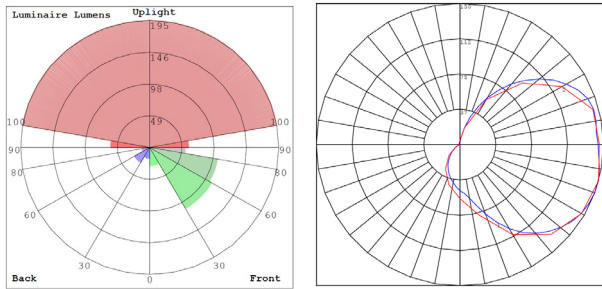

Photometrics: LRS-H-MCT-C90-MGBR

BUD Rating: B0-U3-G1