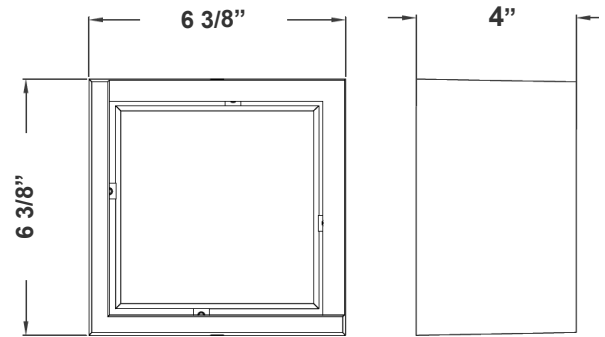

LRS SERIES Outdoor Lighting

LRS-H-MCT-C90-MGBR

WESTGATE
THE FUTURE IS HERE...AND IT'S QUITE BRIGHT!

Customer Name: _____

Project Name: _____

Note: _____ Type: _____

6 3/4"(L) x 6 3/4"(W) x 4"(H)

LED Non-Cutoff Wall Pack with Photocell is ideal for general site lighting, loading docks, doorway, pathway and parking areas.