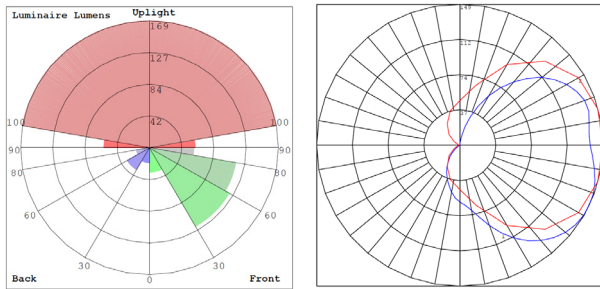

Photometrics: LRS-F-MCT-C90-BK

BUD Rating: B0-U3-G1

Area 25'x 25' Mounting Height: 9'

Other Views:

Side View

Front View

Back View

Performance Table: LRS-E-MCT-C90-BK