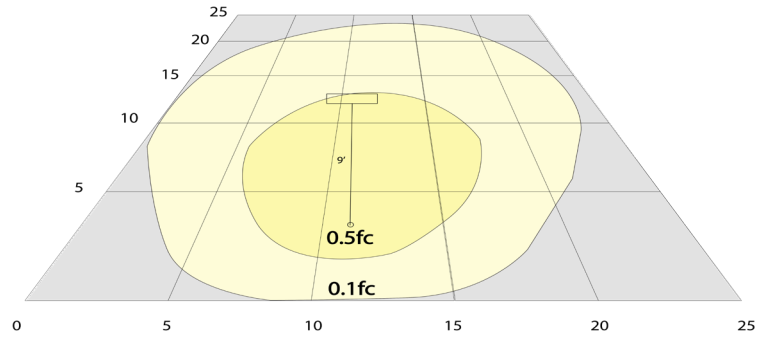

Photometrics: LRS-F-MCT-C90-BK

BUD Rating: B0-U3-G1

Area 25'x 25' Mounting Height: 9'

Other Views:

Side View

Front View

Back View

Performance Table: LRS-E-MCT-C90-BK