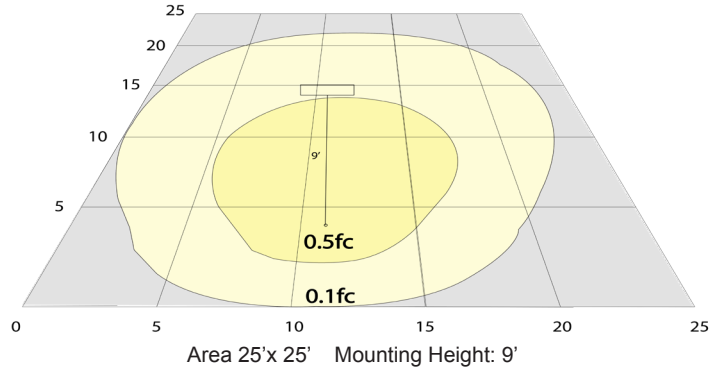

**Photometrics:** LRS-E-MCT-C90-BK

BUG Rating: B0-U3-G1

**Other Views:**

Side View

Front View

Back View

**Performance Table:** LRS-E-MCT-C90-BK

MODEL NO.	Wattage	Voltage	Lumens	Color Temp.	BUG Rating	LPW
LRS-E-MCT-C90-BK	12W	120V	650LM	3000K 4000K 5000K	B0-U3-G1	54