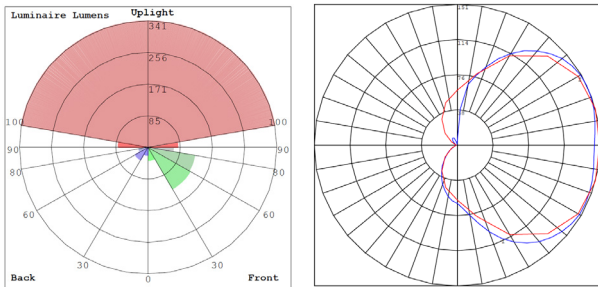

**Photometrics:** LRS-E-MCT-C90-BK

BUG Rating: B0-U3-G1

**Other Views:**

Side View

Front View

Back View

**Performance Table:** LRS-E-MCT-C90-BK

MODEL NO.	Wattage	Voltage	Lumens	Color Temp.	BUG Rating	LPW
LRS-E-MCT-C90-BK	12W	120V	650LM	3000K 4000K 5000K	B0-U3-G1	54