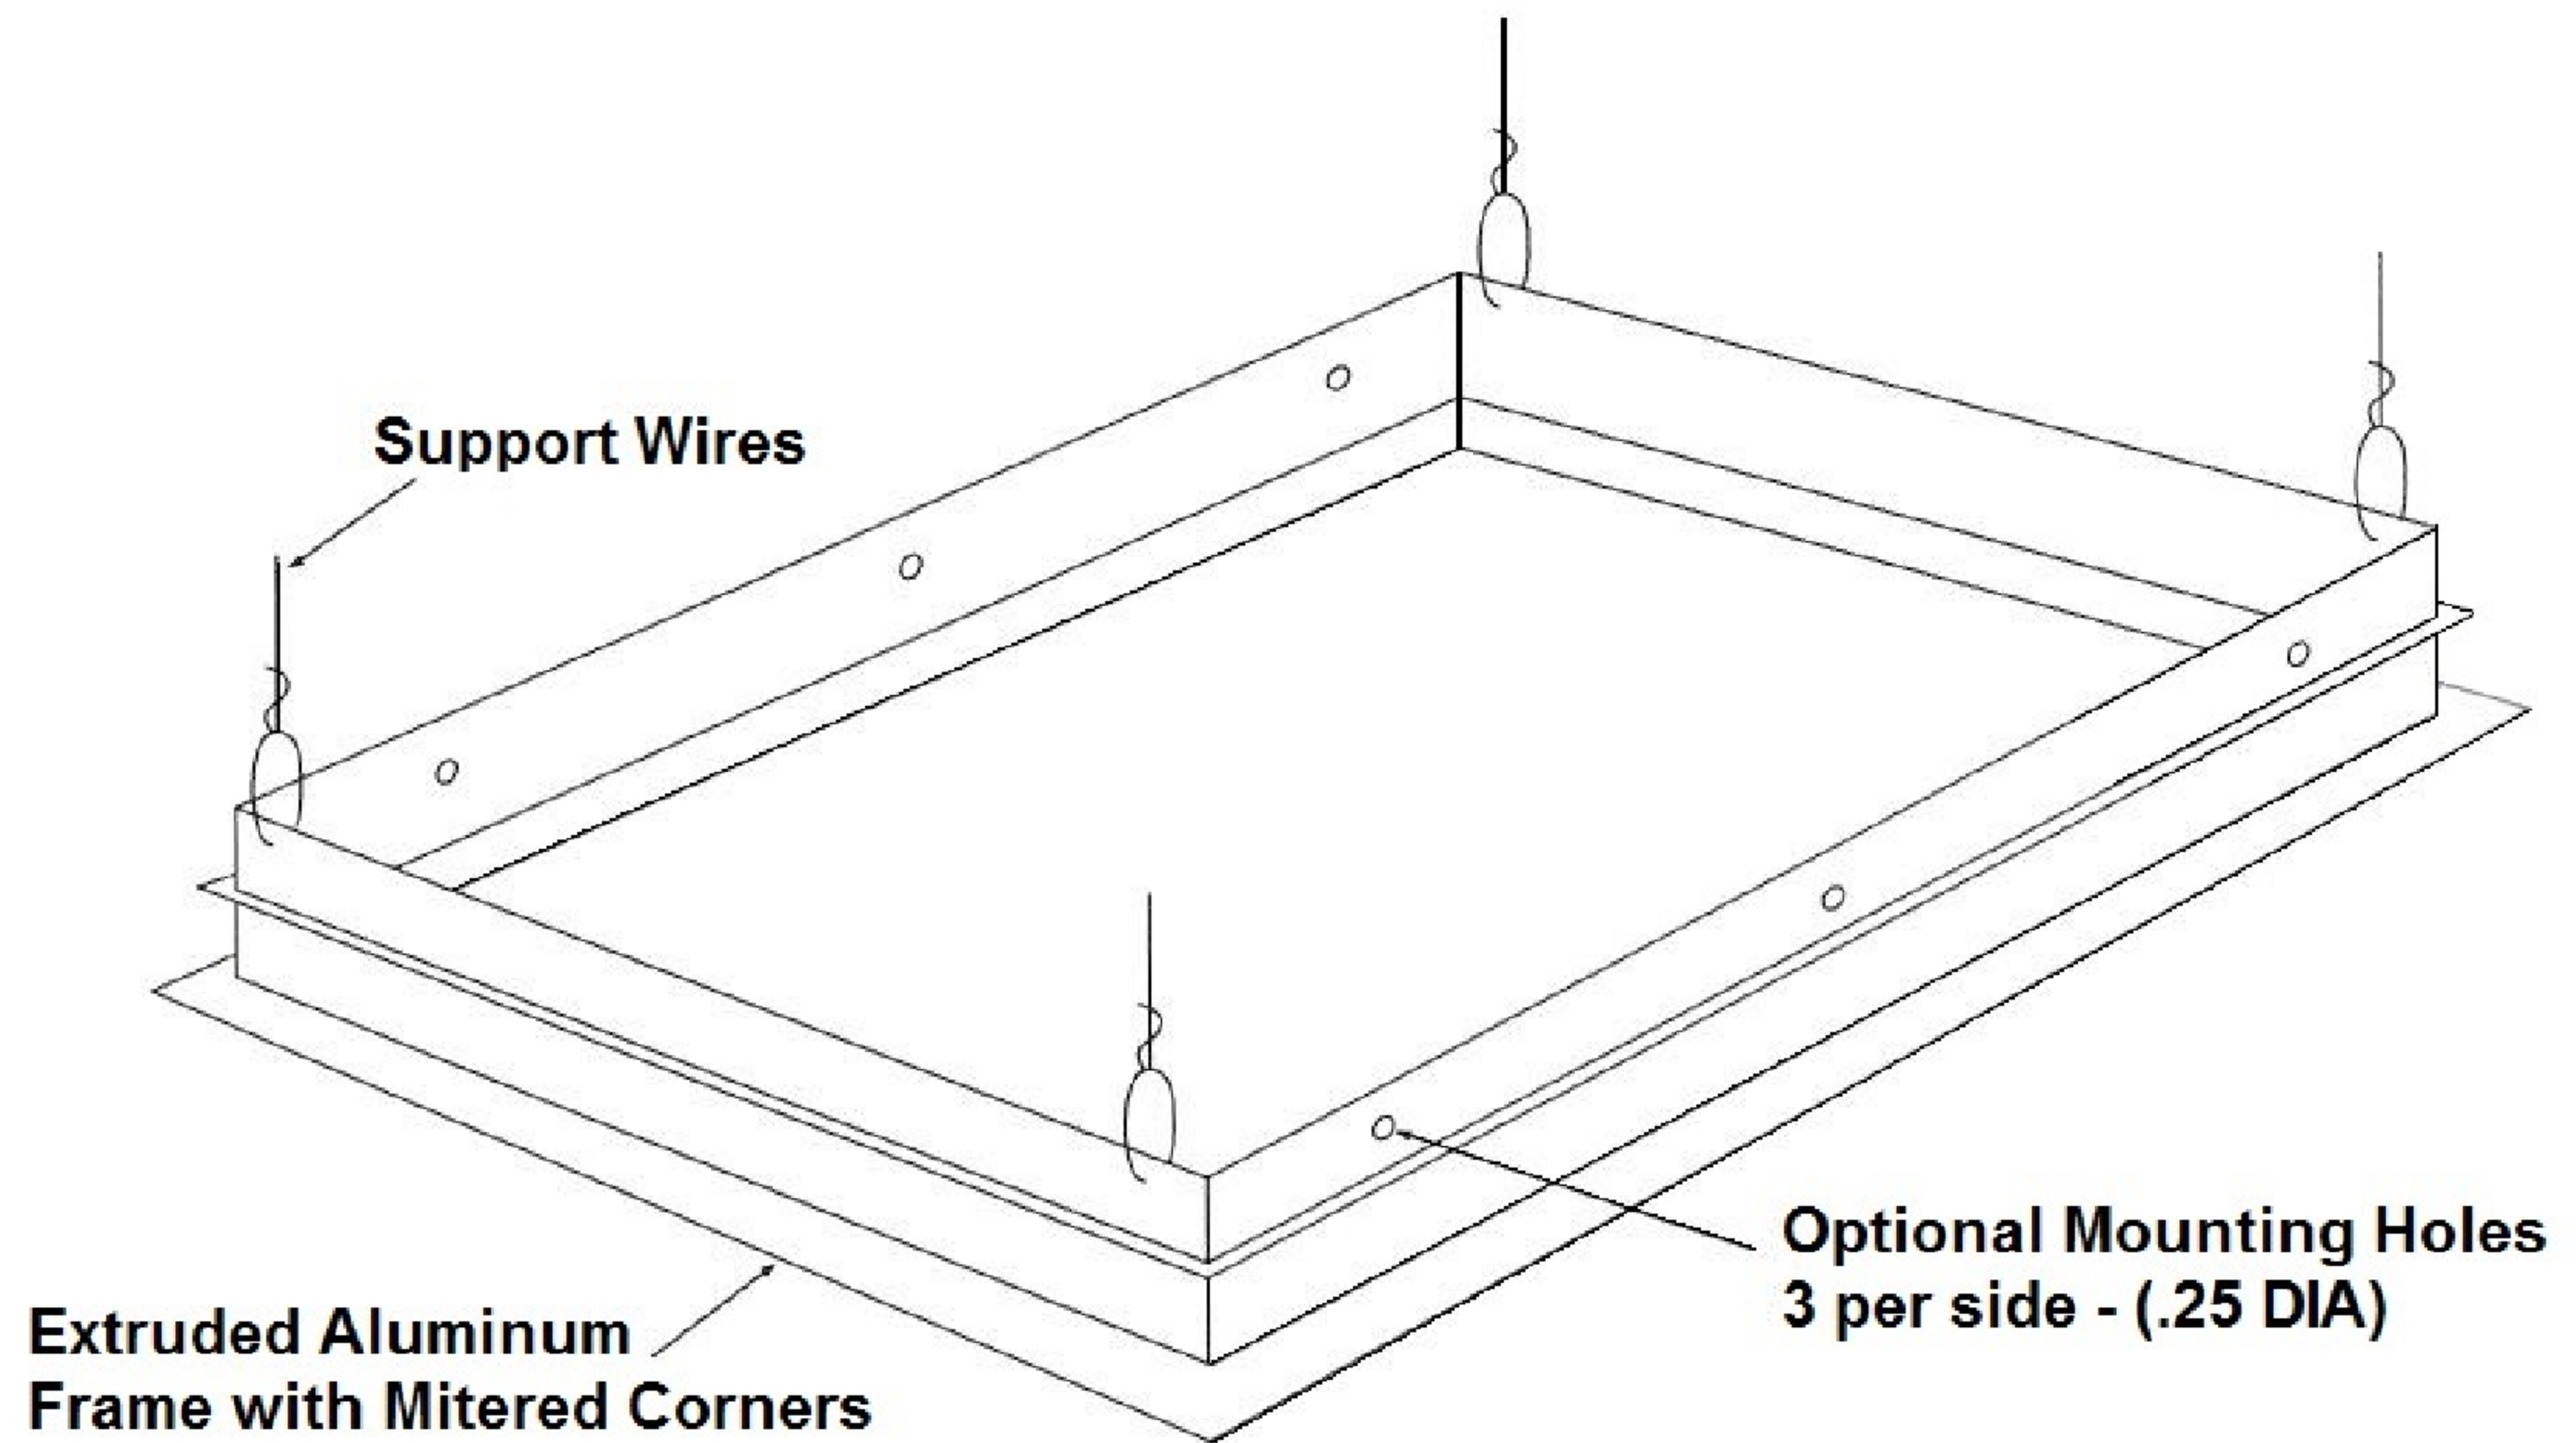

Project	Type
Catalog #	

T3C | LED

DESCRIPTION

Drywall Grid Adapter Kit for use with T3C Recessed LED Troffer. Adapter Frame for recessed fixture installation into drywall ceiling. Includes adapter frame and screws.

FRAME KIT

FK14 | FK22 | FK24

Drywall Grid Adapter Kit

FEATURES AND SPECIFICATIONS

- Drywall Grid Adapter Kit
- Extruded aluminum frame with mitered corners
- For use with T3C recessed troffer in drywall ceiling
- FK14 = 48" Length x 12" Width
- FK22 = 24" Length x 24" Width
- FK24 = 48" Length x 24" Width