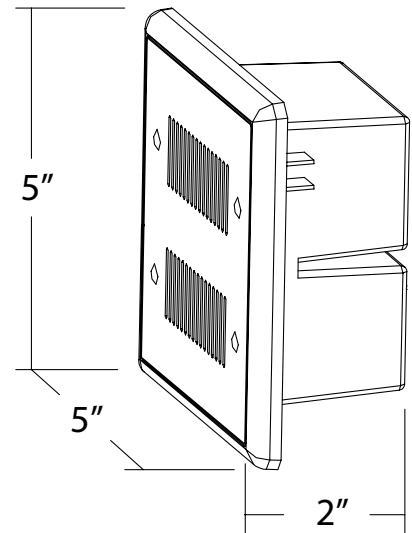

18888

Prime Chime

Product Description

- 120VAC/60Hz in, 12VDC/6mA out
- Installs quickly into a standard two-gang dual-voltage wall box
  - Carlon SC200DV or similar recommended
- Combines line voltage and low voltage in a single unit
- Daisy chain capability (up to four Prime Chimes - up to 200ft spacing)
- Recessed mounting
- Paintable faceplate
- Two different chime sounds for front and back doors
- Two lighted rectangle doorbell buttons

Ordering Information

Catalog Number	Color	Includes
18888	White	Two lighted rectangle doorbell buttons.
Options (upon request)		
DBBK	Black	Lighted Deco-Button
DBWH	White	Lighted Deco-Button
DBNK	Brushed Nickel	Lighted Deco-Button
DBCO	Brushed Copper	Lighted Deco-Button

Project _____

Catalog _____

Type _____

Date _____